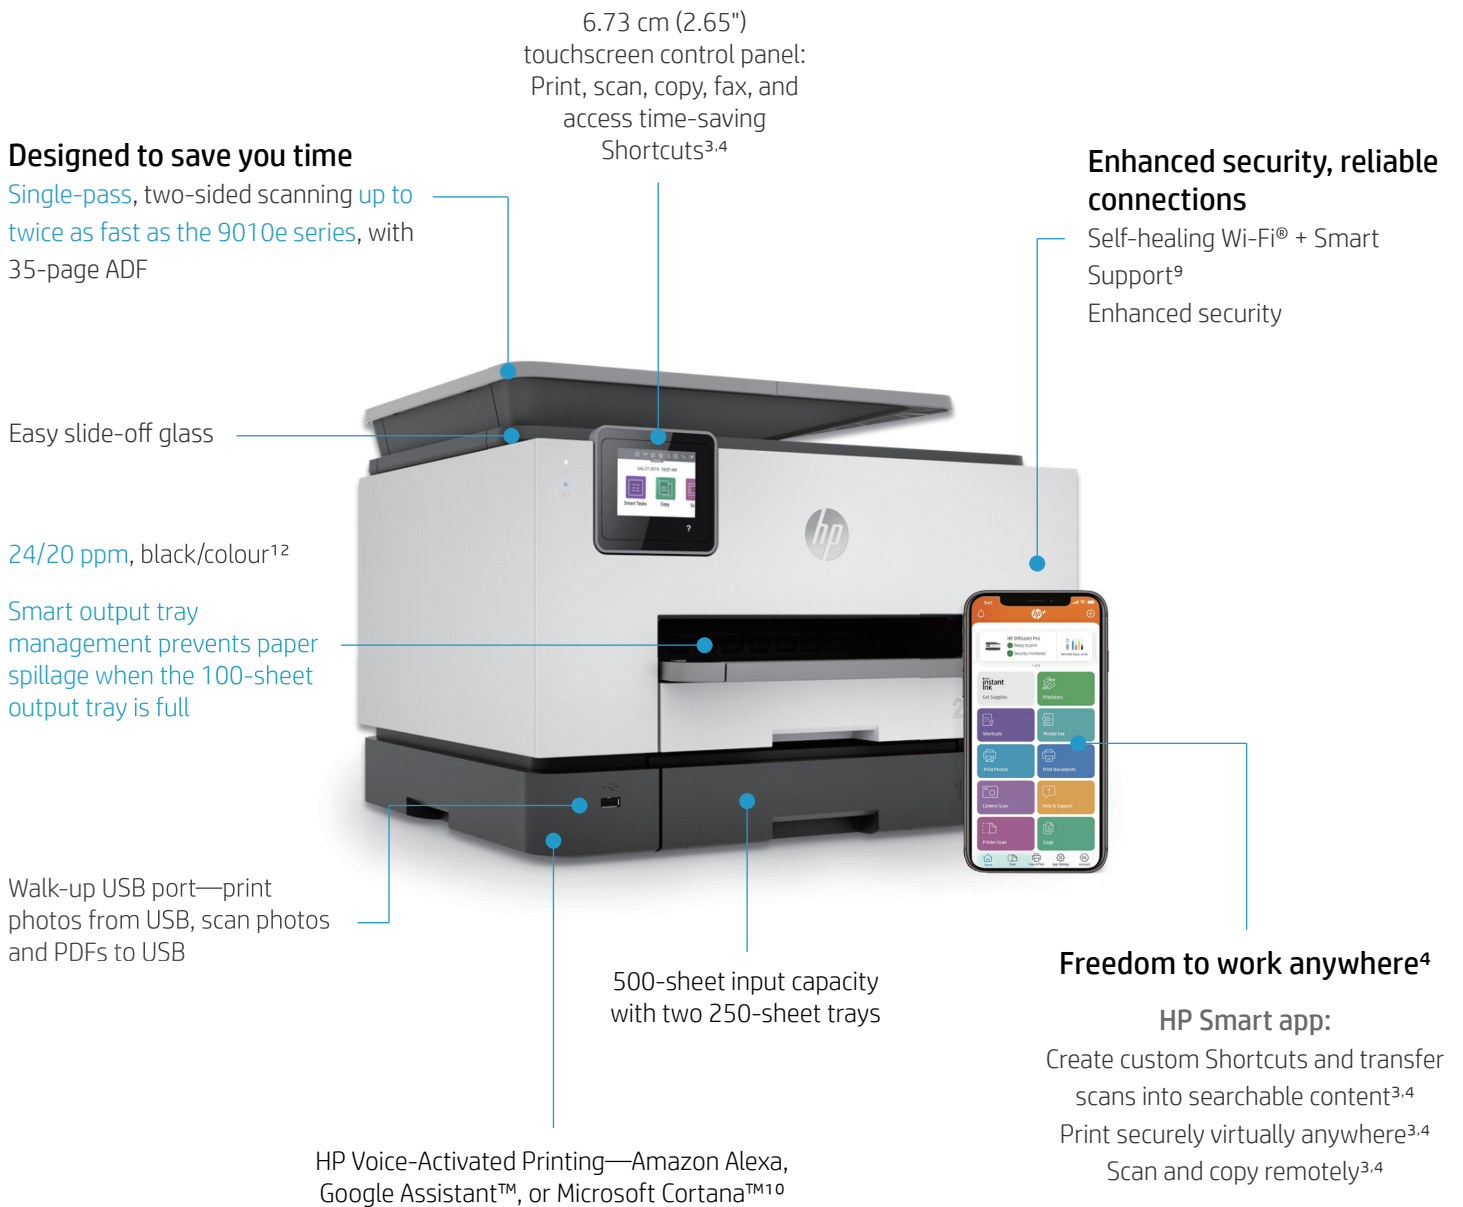

Printing made brilliantly simple

HP OfficeJet Pro 9010e All-in-One Series

Product Walkaround

Designed to save you time

Dual-pass, two-sided copy and scan with 35-page ADF

Easy slide-off glass

6.73 cm (2.65") touchscreen control panel: Print, scan, copy, fax, and access time-saving Shortcuts^{3,4}

Walk-up USB port—print photos from USB, scan photos and PDFs to USB

22/18 ppm, black/colour^{1,2}

60-sheet output tray

225-sheet input tray

HP Voice-Activated Printing—Amazon Alexa, Google Assistant™, or Microsoft Cortana™¹⁰

Enhanced security, reliable connections

Self-healing Wi-Fi® + Smart Support⁹
Enhanced security

Freedom to work anywhere⁴

HP Smart app:
Create custom Shortcuts and transfer scans into searchable content^{3,4}
Print securely virtually anywhere^{3,4}
Scan and copy remotely^{3,4}

HP OfficeJet Pro 9020e All-in-One Series

Product Walkaround

Designed to save you time

Single-pass, two-sided scanning up to twice as fast as the 9010e series, with 35-page ADF

6.73 cm (2.65")
touchscreen control panel:
Print, scan, copy, fax, and
access time-saving
Shortcuts^{3,4}