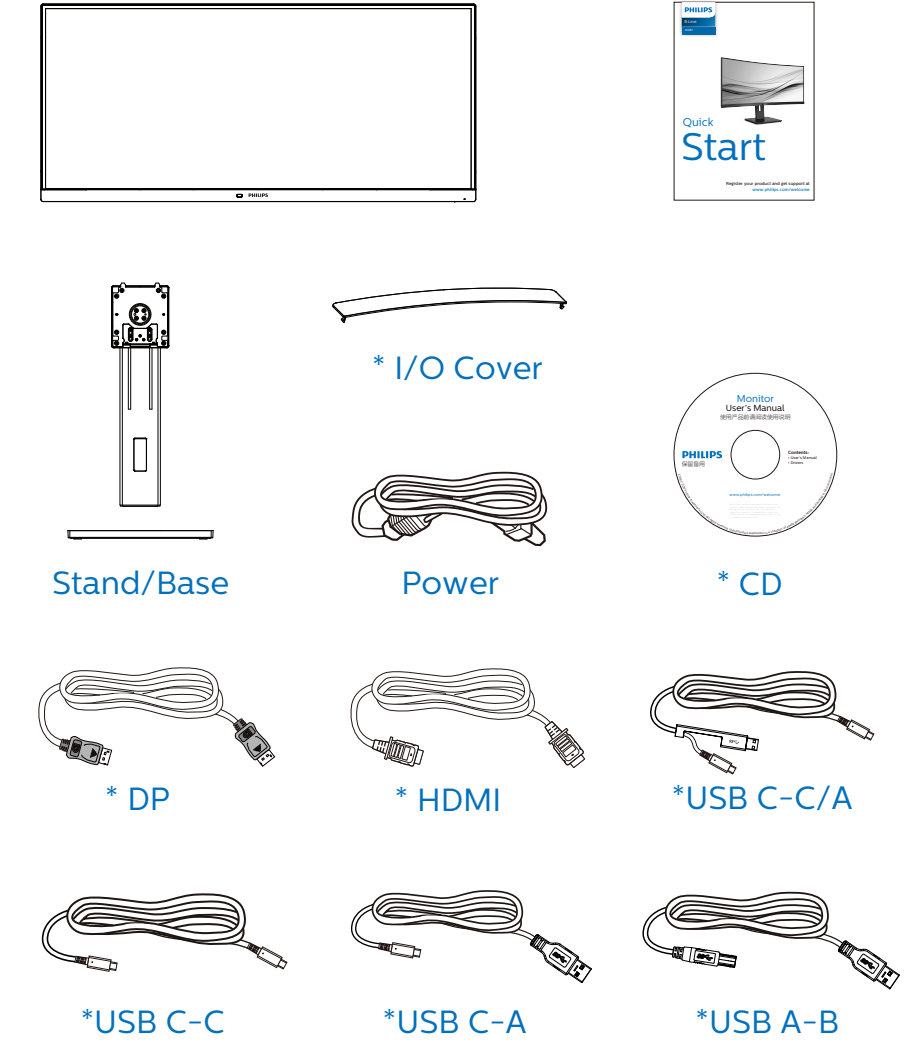

5

EN Need help?

Online help: www.philips.com/support
Go to above online help for the latest SmartControl software.

FR Besoin d'Aide ?

ES ¿Necesita ayuda?

DE Benötigen Sie Hilfe?

IT Avete bisogno di aiuto?

BR Precisa ajuda?

KO 도움이 필요하신가요?

온라인 도움말: www.philips.com/support
온라인 도움말의 최신 SmartControl 소프트웨어로 이동하십시오.

SC 需要帮助?

在线帮助: www.philips.com/support
有关最新SmartControl软件, 请转到上面的线上帮助。

UK Потребуйте допомоги?

Підтримка он-лайн: www.philips.com/support
Найновіше ПЗ SmartControl подано вище у "Допомога онлайн".

RU Нужна помощь?

TR Yardıma ihtiyacınız var mı?

Online yardım: www.philips.com/support
En son SmartControl yazılımı için yukarıdaki çevrimiçi yardıma gidin.

HI क्या सहायता की जरूरत है?

ऑनलाइन सहायता: www.philips.com/support
सबसे नया SmartControl सॉफ्टवेयर के लिए ऊपर बताए गए ऑनलाइन सहायता पर जाएं।

AR هل تريد المساعدة؟

JP ヘルプが必要ですか?

オンラインヘルプ: www.philips.com/support
最新のSmartControlソフトウェアについては、上記オンラインヘルプにアクセスしてください。

Version: M10346B1Q1T

2019 © TOP Victory Investment Ltd. All rights reserved.

Specifications are subject to change without notice.

HDMI

www.philips.com

346B1C

Printed in China

Q41G34M181303E

PHILIPS

B Line

346B1

Quick Start

Register your product and get support at www.philips.com/welcome

* Different according to region.
Display design may differ from those illustrated.

1

2

3

4