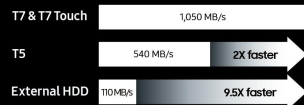

Transfer speed