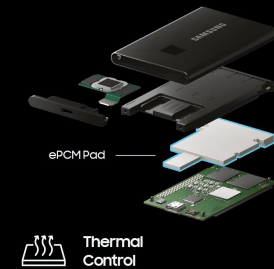

Stay cool

Never worry about overheating. With Dynamic Thermal Guard and ePCM, the T7 and T7 Touch are designed to automatically maintain optimal operating temperature⁵ even at fast speeds.