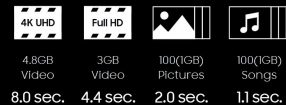

Download times from a laptop