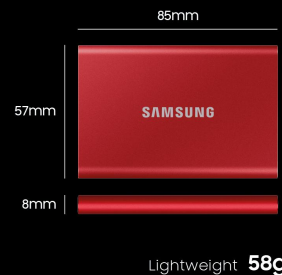

Download times from a laptop

Compact and light

Carry it wherever you go. As small as a credit card and only weighing 58 grams, the T7 and T7 Touch can easily slide into a small pocket. The rounded unibody comfortably fits in your palm.