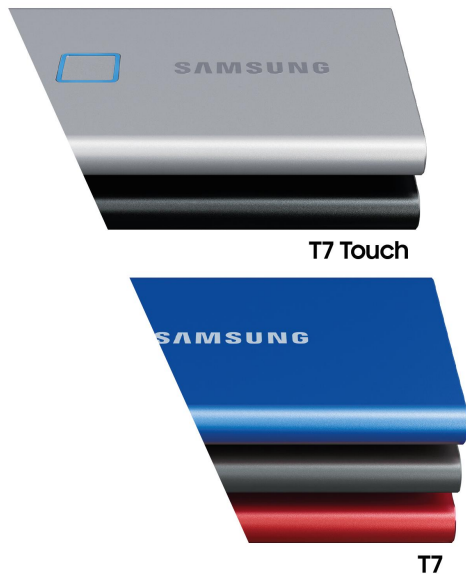

The new norm in external storage