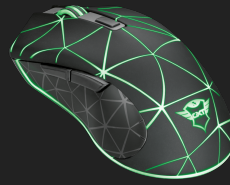

PRODUCT VISUAL 2