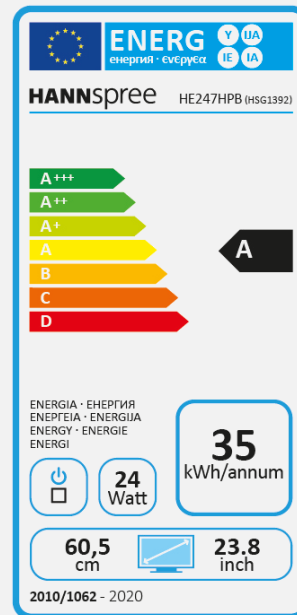

HE 247 HPB

23.8" / 60,45cm Diagonal
LED Backlight – Format 16:9

- 23.8" 16:9 LED Backlight Monitor
- 1920 x 1080 Resolution Full HD 1080P
- 178° Ultra Wide Viewing Angle
- Dual Input: HDMI + VGA
- Built-In Stereo Speakers
- Edge-to-Edge Frameless Bezel Display
- Ultra-Slim Design and Super-Thin Side Profile
- Tilt and Wall-Mountable (VESA)
- Low Power Consumption
- External Power Adaptor
- Low Blue Light Mode
- Flicker Free
- ECO Friendly

23.8" / 60,45 cm

Part. No.: HE 247 HPB

SIZE, RESOLUTION

23.8"
16:9 Aspect Ratio

Full HD
1920 x 1080

CONNECTIVITY, SPEAKER

HDMI
VGA

Built-In
Stereo Speaker

Display Size	60,45cm / 23.8" Diagonal
Panel Type	LED Backlight
Aspect Ratio	16:9
Resolution (H x V)	1920 x 1080 Full HD
Brightness	250cd/m ²
Contrast (Typ.)	1.000:1 (Typical)
Contrast (Active)	8.000.000:1 (Active)
Viewing Angle L/R; U/D	178° H – 178° V (CR >10)
Response Time	5 msec
Pixel Pitch	0,2745 (H) x 0,2745 (V) mm
Panel Surface	Anti-Glare (Haze 25%), Hard Coating 3H
Display Colors	16.7M Colors
Horizontal Frequency	30 ~ 83 kHz
Vertical Frequency	50 ~ 75 Hz
Max Display Frequency	1920 x 1080 @ 60Hz
Input 1	D-Sub (VGA)
Input 2	HDMI 1.4
Input 3	-
Buil-in Speakers	Yes, 1W x 2; Earphone Jack
Power Consumption	On: 21.69W; Stand-by: 0.2W; Off: N/A
AC Power Range	External PSU DC: 12V – 2.5A Input: AC 100 ~ 240 Volt; 50 ~ 60 Hz
Product Dimensions	538,8 x 149,7 x 408,1 mm (W x D x H)
Packing Dimensions	630 x 103 x 440 mm (W x D x H)
Net / Gross Weight	3,0 Kg / 4,3 Kg
Bezel & Color Plan	Arm / Base / Decorative Strip: Black Rear Cover: Black Texture

Supplier's Name	HANNspree
Model Name	HE247HPB
Energy Efficiency Class	A
Screen Size (Centimetres)	60,5
Screen Size (Inches)	23.80
On mode power Consumption (W)	24
Annual Energy Consumption* (kWh)	35
Standby-mode Power Consumption (W)	0,20
Off-mode Power Consumption (W)	-
Screen Resolution	1920 x 1080