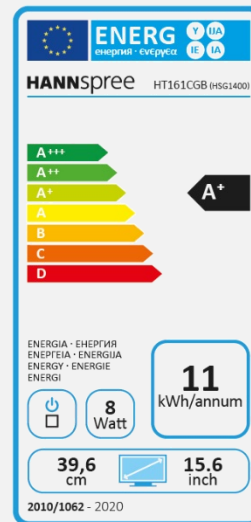

#### OTHER FEATURES

Built-In Stereo  
Speakers

Ultra-Slim Bezel  
and thin profile

10-Points  
Touch

Hard Glass  
Protection

Display Size	39.6 cm / 15.6" Diagonal
Panel Type	TFT – LED Backlight Technology (ADS Panel*)
Aspect Ratio	16:9
Resolution (H x V)	1920 x 1080 Full HD
Brightness	250 cd/m <sup>2</sup> (Panel) – 220 cd/m <sup>2</sup> (Monitor)
Contrast (Typ.)	800:1 (Typical)
Contrast (Active)	10.000.000:1 (Active)
Viewing Angle L/R; U/D	170° H / 170° V (CR > 10)
Response Time	15 msec
Pixel Pitch	0.17925 (H) X 0.17925 (V) mm
Touch Type	Self Capacitance - 10 Points Touch
Display Colors	262K Colors (6-bit)
Horizontal Frequency	31 ~ 81 kHz
Vertical Frequency	56 ~ 75 Hz
Max Display Frequency	1920 x 1080 @ 60Hz
Input 1	USB 3.1 Type-C x 2 (Power supply & signal) USB 3.1: Power Supply Standard 20V/5A Transmission rate: 10Gbps
Input 2	Mini HDMI x 1
Speakers	Yes, 0.5W x 2; Earphone Jack
Power Supply	USB 3.1 Type-C DC Input
Power Consumption	On: 7.26W; Stand-by: 0.30W; Off: 0,29W
Product Dimensions	355.4 x 11 x 222.88 mm (W x D x H)
Packing Dimensions	428 x 76 x 290 mm (W x D x H)
Net / Gross Weight	770 grams / 2300 grams
EAN	4711404023064

Supplier's Name	HANNspree
Model Name	HT161CGB
Energy Efficiency Class	A+
Screen Size (Centimetres)	39,6
Screen Size (Inches)	15,60
On mode power Consumption (W)	8
Annual Energy Consumption* (kWh)	11
Standby-mode Power Consumption (W)	0,30
Off-mode Power Consumption (W)	0,29
Screen Resolution	1920 x 1080