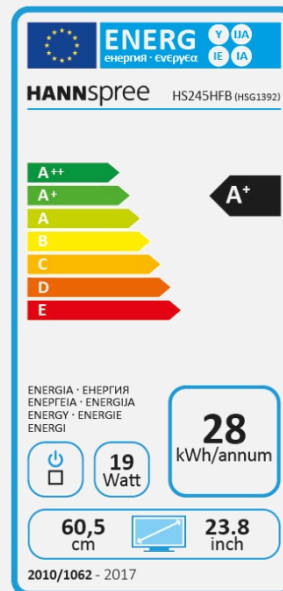

HS 245 HFB

23.8" / 60,45cm Diagonal
LED Backlight – Format 16:9

- 23.8" 16:9 LED Backlight Monitor
- 1920 x 1080 Resolution Full HD 1080P
- 178° HSP-IPS Ultra Wide Viewing Angle
- Dual Input: HDMI + VGA
- Built-In Stereo Speakers
- Edge-to-Edge Frameless Bezel Display
- Ultra-Slim Design and Super-Thin Side Profile
- Metal Stand and Base
- Low Power Consumption
- External Power Adaptor
- Low Blue Light
- Flicker Free
- ECO Friendly

Display Size	60,45cm / 23.8" Diagonal
Panel Type	LED Backlight
Aspect Ratio	16:9
Resolution (H x V)	1920 x 1080 Full HD
Brightness	250cd/m ²
Contrast (Typ.)	1.000:1 (Typical)
Contrast (Active)	8.000.000:1 (Active)
Viewing Angle L/R; U/D	178° H – 178° V (CR >10)
Response Time	5 msec
Pixel Pitch	0,2745 (H) x 0,2745 (V) mm
Panel Surface	Anti-Glare, Hard Coating 3H
Display Colors	16.7M Colors
Horizontal Frequency	30 ~ 83 kHz
Vertical Frequency	50 ~ 75 Hz
Max Display Frequency	1920 x 1080 @ 60Hz
Input 1	D-Sub (VGA)
Input 2	HDMI 1.4
Input 3	-
Buil-in Speakers	Yes, 2W x 2; Earphone Jack
Power Consumption	On: 17,2W; Stand-by: 0,19W; Off: ≤0,3W
AC Power Range	External PSU DC: 12V – 2.5A Input: AC 100 ~ 240 Volt; 50 ~ 60 Hz
Product Dimensions	539 x 135 x 401,6 mm (W x D x H)
Packing Dimensions	630 x 103 x 440 mm (W x D x H)
Net / Gross Weight	2,95 Kg / 4,69 Kg
Bezel & Color Plan	Arm / Base / Decorative Strip: Titanium Gray Rear Cover: Black texture

VESA Mounting	N/A
Monitor Stand	Normal Stand
Tilt / Kensington Lock	-5° ~ 15° / Yes
Pivot / Swivel	- / -
Controls	Menu, (+), (-), AUTO, Power
Color	Warm, Natural, Cool, User Mode
Preset Mode	PC, Movie, Game, ECO Modes
On Screen Display	16 OSD Languages
Accessory	Power Adaptor with cable (1,5m); HDMI Cable (1,5m); Warranty Card; Quick Start Guide
Other Features	Low Blue Light Mode Flicker Free