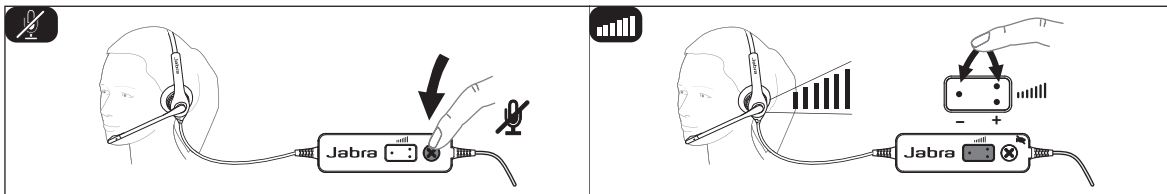

Jabra®

Jabra BIZ 1500 USB Mono/Duo Quick Start Guide

MADE IN CHINA
MODEL: HSC024

A BRAND BY

GN Netcom

JABRA® IS A REGISTERED TRADEMARK OF GN NETCOM A/S

www.jabra.com

81-04072 C