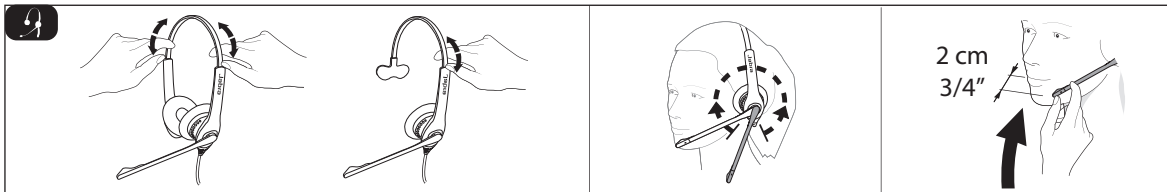

Jabra®

Jabra BIZ 1500 USB Mono/Duo Quick Start Guide

MADE IN CHINA
MODEL: HSC024

A BRAND BY

GN Netcom

JABRA® IS A REGISTERED TRADEMARK OF GN NETCOM A/S

www.jabra.com

81-04072 C