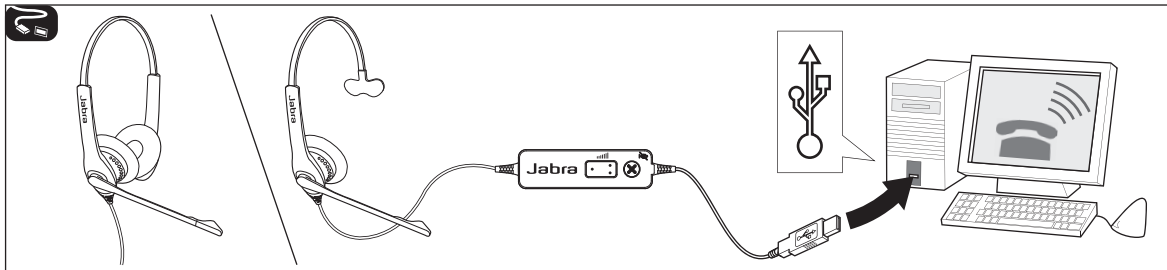

Jabra®

Jabra BIZ 1500 USB Mono/Duo Quick Start Guide

MADE IN CHINA
MODEL: HSC024

A BRAND BY

GN Netcom

JABRA® IS A REGISTERED TRADEMARK OF GN NETCOM A/S

www.jabra.com

81-04072 C