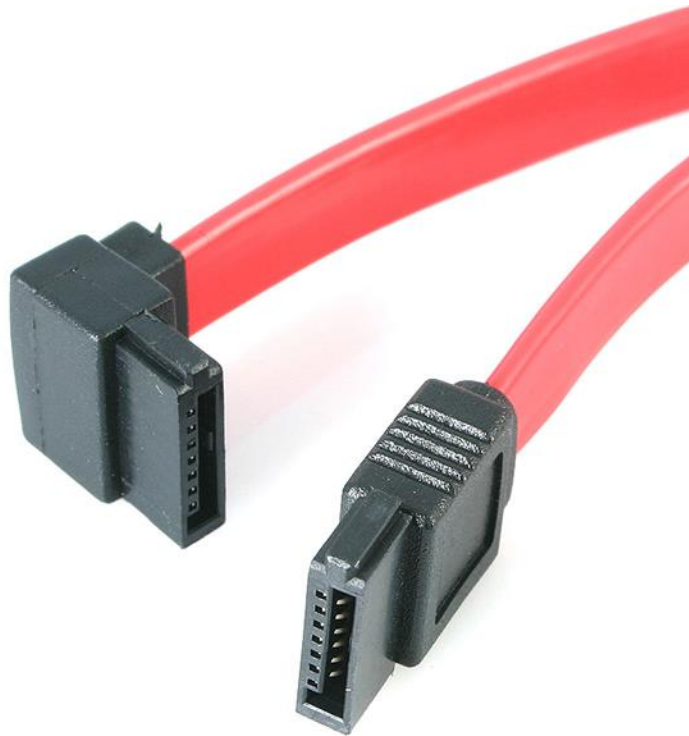

18in SATA to Left Angle SATA Serial ATA Cable - F/F

Product ID: SATA18LA1

The SATA18LA1 Left Angle (90-degree) SATA Cable features a standard (straight) SATA receptacle as well as a left-angled SATA receptacle, providing a simple 18-inch connection to a Serial ATA drive, with full SATA 3.0 bandwidth support of up to 6Gbps when used with SATA 3.0 compliant drives.

The left-angled SATA connection enables you to plug in your Serial ATA hard drive in hard to reach areas or tight spaces, while the low profile and flexible design of the cable improves airflow and reduces clutter in your computer case, helping to keep the case clean and cool.

Features

- 1x SATA connector
- 1x Left-angled/90-degree SATA connector
- Supports full SATA 3.0 6Gbps bandwidth
- Compatible with both 3.5" and 2.5" SATA hard drives
- Provides 18" in cable length

	Warranty	Lifetime
Hardware	Cable Jacket Material	PVC - Polyvinyl Chloride
Performance	Type and Rate	SATA III (6 Gbps)
Connector(s)	Connector A	1 - SATA (7 pin, Data) Receptacle
	Connector B	1 - SATA (7 pin, Data) Receptacle
Environmental	Humidity	50% relative humidity
	Operating Temperature	20°C to 80°C (68°F to 176°F)
	Storage Temperature	24°C to 25°C (75.2°F to 77°F)
Physical Characteristics	Cable Length	18 in [457.2 mm]
	Color	Red
	Connector Style	Straight to Left Angle
	Product Height	6.200
	Product Length	18 in [457.2 mm]
	Product Width	14.000
	Weight of Product	0.5 oz [14 g]
Packaging Information	Package Height	0 in [0.6 mm]
	Package Length	5 in [12.8 cm]
	Package Width	8.6 in [21.9 cm]
	Shipping (Package) Weight	0.7 oz [19 g]
What's in the Box	Included in Package	1 - 18in SATA to Left Angle SATA Serial ATA Cable - F/F