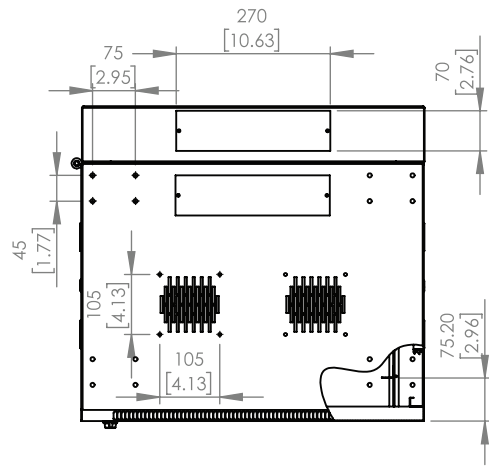

# 15U Hinged Wall-Mount Rack Enclosure

RK1520WALHM

mm  
[in]