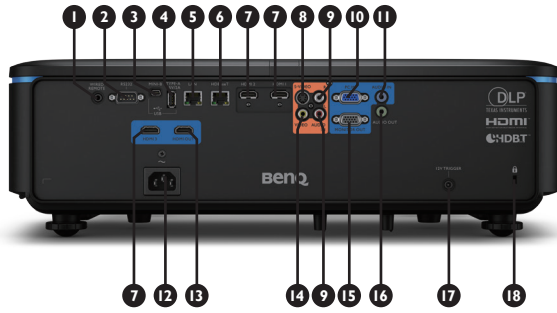

Input and Output Terminals

- ① Wired Remote Input
- ② RS232 Input (D-sub 9pin, male)
- ③ USB Type B (Service)
- ④ USB Type A (5V / 2A power)
- ⑤ LAN Port (RJ45 for Network control)
- ⑥ HDBaseT
- ⑦ HDMI Input
- ⑧ S-Video Input
- ⑨ RCA Audio Input L / R
- ⑩ PC Input
- ⑪ Audio Input (mini jack)
- ⑫ AC Power Jack
- ⑬ HDMI Output
- ⑭ Composite Video (RCA)
- ⑮ Monitor Output (D-sub 15pin, Female)
- ⑯ Audio Output (mini jack)
- ⑰ 12V Trigger
- ⑱ Kensington anti-theft lock slot