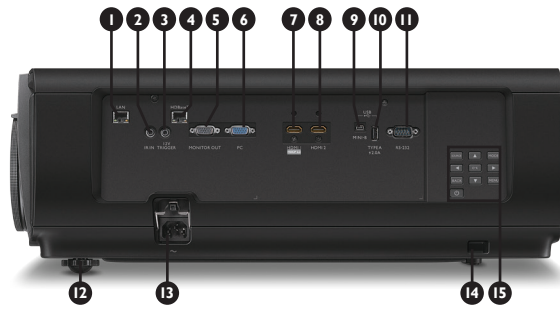

Input and Output Terminals

① LAN	⑧ HDMI 2
② IR Input	⑨ USB Mini B Input
③ 12V Trigger	⑩ USB Type A
④ HDBaseT	⑪ RS-232 Control Port
⑤ Monitor Output	⑫ Adjuster Foot
⑥ PC	⑬ AC Power Jack
⑦ HDMI 1	⑭ Security Bar
	⑮ External Control Panel