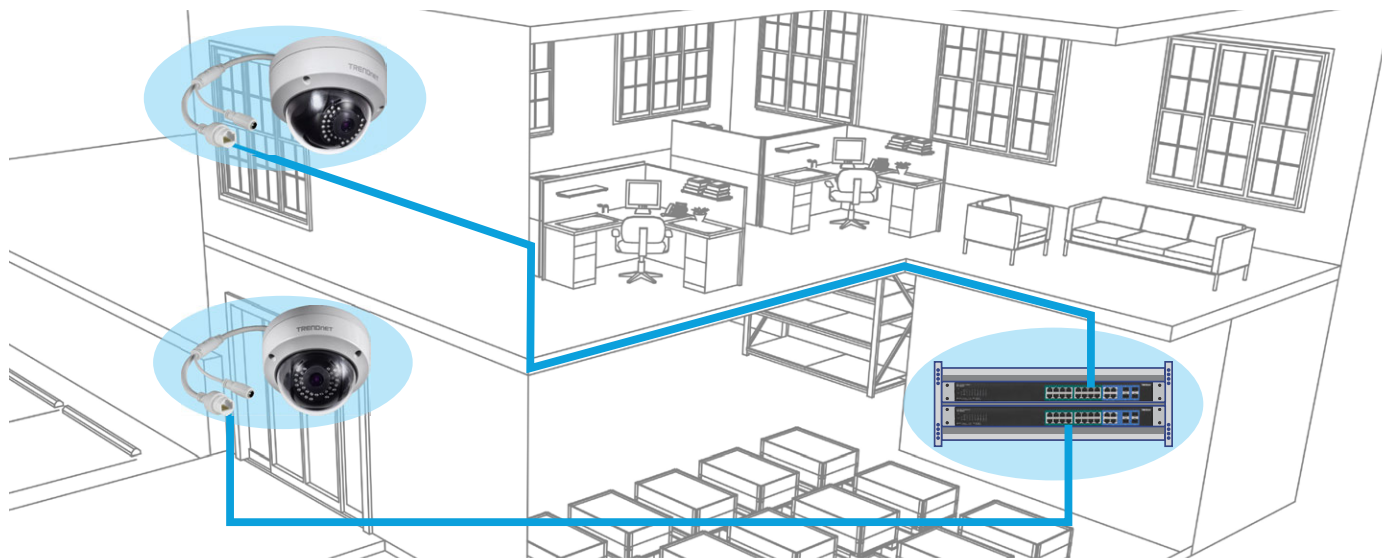

Networking Solution