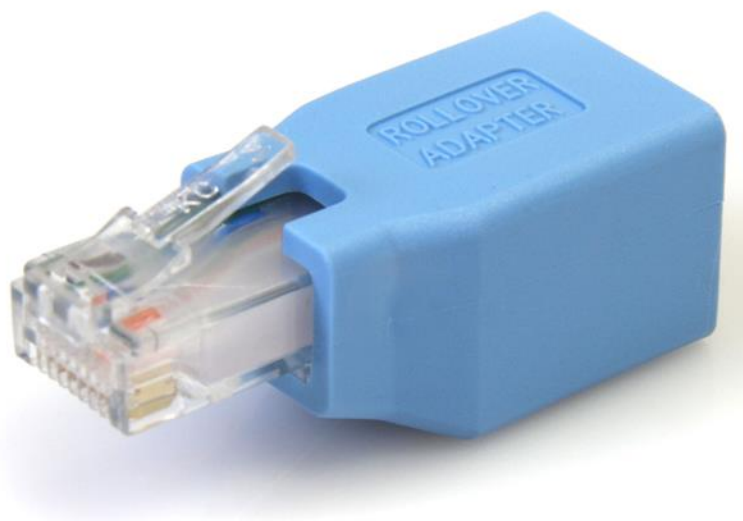

Cisco Console Rollover Adapter for RJ45 Ethernet Cable M/F

Product ID: ROLLOVER

This durable Cisco Console Rollover Adapter is a compact solution for converting Ethernet cable into a Rollover cable (Cisco® Console Cable).

The adapter conforms to the Yost Serial Device Wiring Standard, and is backed by our Lifetime Warranty.

Certifications, Reports and Compatibility

Applications

- Use to connect a computer terminal to a router's console port

Features

- Turns a RJ45 Ethernet cable into a roll over cable

Hardware	Warranty	Lifetime
	Cable Jacket Type	PVC - Polyvinyl Chloride
	Number of Conductors	8
Connector(s)	Connector A	1 - RJ-45 Female
	Connector B	1 - RJ-45 Male
Physical Characteristics	Color	Blue
	Product Height	0.7 in [1.7 cm]
	Product Length	1.7 in [44 mm]
	Product Width	0.7 in [18.4 mm]
	Weight of Product	0.4 oz [11 g]
Packaging Information	Package Height	4.9 in [12.5 cm]
	Package Length	0 in [0.1 mm]
	Package Width	3.5 in [90 mm]
	Shipping (Package) Weight	0.6 oz [16 g]
What's in the Box	Included in Package	1 - Roll Over Adapter