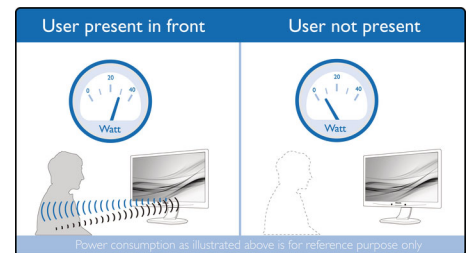

PowerSensor

PowerSensor is a built-in 'people sensor' that transmits and receives harmless infrared signals to determine if the user is present and then automatically reduces monitor brightness when then user steps away from the desk, cutting energy costs by up to 80 percent and prolonging monitor life