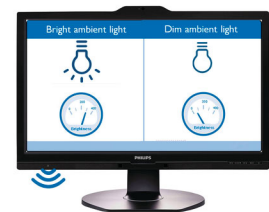

SmartErgoBase

The SmartErgoBase is a monitor base that delivers ergonomic display comfort and

provides cable management. The user-friendly height, swivel, tilt and rotation angle adjustments of the base allow the monitor to be positioned for maximum comfort to help ease the physical strains of a long workday. In addition, cable management reduces cable clutter and keeps the workspace neat and professional.

PowerSensor

PowerSensor is a built-in 'people sensor' that transmits and receives harmless infrared signals to determine if the user is present and then automatically reduces monitor brightness when then user steps away from the desk, cutting energy costs by up to 80 percent and prolonging monitor life

LightSensor

LightSensor uses a smart sensor to adjust the picture brightness depending on the light conditions in the room for the perfect picture with minimal power usage.

Specifications

Picture/Display

- LCD panel type: IPS technology
- Backlight type: W-LED system
- Panel Size: 31.5 inch/80 cm
- Display Screen Coating: Anti-Glare, 3H, Haze 25%
- Effective viewing area: 697.3 (H) x 392.2 (V)
- Aspect ratio: 16:9
- Optimum resolution: 3840 x 2160 @ 60 Hz
- Pixel Density: 140 PPI
- Response time (typical): 5 ms (Grey to Grey)*
- Brightness: 350 cd/m²
- Contrast ratio (typical): 1300:1
- SmartContrast: 50,000,000:1
- Pixel pitch: 0.182 x 0.182 mm
- Viewing angle: 178° (H)/178° (V), @ C/R > 10
- Flicker-free
- Picture enhancement: SmartImage
- Display colours: Colour support 1.07 billion colours
- Colour gamut (typical): NTSC 90%*, sRGB 108%*, Adobe RGB 87%*
- Scanning Frequency: 30 - 160 kHz (H) / 23 - 80 Hz (V)
- SmartUniformity: 97~102 %
- Delta E: < 2
- sRGB
- LowBlue Mode
- EasyRead