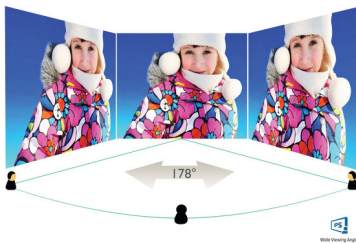

IPS technology

IPS displays use advanced technology that gives you extra-wide viewing angles of 178/178 degrees, making it possible to view the display from almost any angle — even in 90-degree Pivot mode! Unlike standard TN panels, IPS displays gives you remarkably crisp images with vivid colours, making it ideal not only for Photos, films and web browsing, but also for professional applications that demand colour accuracy and consistent brightness at all times.