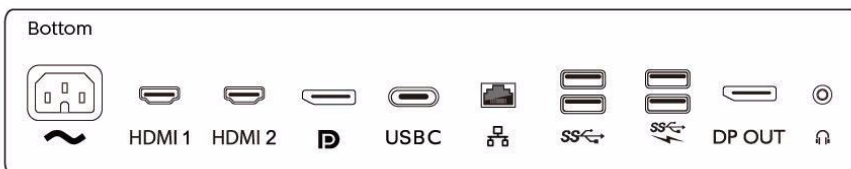

Dimensions

- Product with stand (max height): 715 x 636 x 246 mm
- Product without stand (mm): 715 x 412 x 51 mm
- Packaging in mm (W x H x D): 793 x 673 x 186 mm

Weight

- Product with stand (kg): 10.63 kg
- Product without stand (kg): 7.33 kg
- Product with packaging (kg): 14.43 kg

Operating conditions

- Temperature range (operation): 0°C to 40°C °C
- Temperature range (storage): -20°C to 60°C °C
- Relative humidity: 20%-80% %
- Altitude: Operation: +12,000 ft (3658 m), Non-operation: +40,000 ft (12,192 m)
- MTBF (demonstrated): 70,000 hrs (excluded backlight)

Sustainability

- Environmental and energy: PowerSensor,

- LightSensor, EnergyStar 7.0, EPEAT*, TCO Certified, WEEE, RoHS
- Recyclable packaging material: 100 %
- Post-consumer recycled plastic: 85%
- Specific Substances: PVC/BFR free housing, Mercury free, Lead free

Compliance and standards

- Regulatory Approvals: CE Mark, FCC Class B, China RoHS, UKRAINIAN, ICES-003, CU-EAC, cETLus, TUV Ergo, TUV/GS, SEMKO, EPA

Cabinet

- Front bezel: Black
- Rear cover: Black
- Foot: Black
- Finish: Texture

What's in the box?

- Monitor with stand
- Cables: HDMI cable, DP cable, USB-C to C cable, USB-C to A cable, Power cable
- User Documentation

Issue date 2019-06-24

Version: 5.0.1

12 NC: 8670 001 57964
EAN: 87 12581 75682 6

© 2019 Koninklijke Philips N.V.
All Rights reserved.

Specifications are subject to change without notice.
Trademarks are the property of Koninklijke Philips N.V.
or their respective owners.

www.philips.com

* "IPS" word mark / trademark and related patents on technologies belong to their respective owners.
* Response time value equal to SmartResponse
* NTSC Area based on CIE 1976
* sRGB Area based on CIE 1931
* Adobe RGB Coverage based on CIE 1976
* Activities such as screen sharing and online streaming over the Internet can impact your network performance. Your hardware and network bandwidth will determine the overall audio and video quality.
* For USB-C power and charging function, your Notebook/device must support USB-C standard Power Delivery specifications. Please check with your Notebook user manual or manufacturer for more details.
* For Video transmission via USB-C, your Notebook/device must support USB-C DP Alt mode
* Cannot support USB-C vs HDMI for PIP/PBP at the same time
* EPEAT rating is valid only where Philips registers the product. Please visit <https://epeat.sourcemap.com/> for registration status in your country.
* The monitor may look different from feature images.