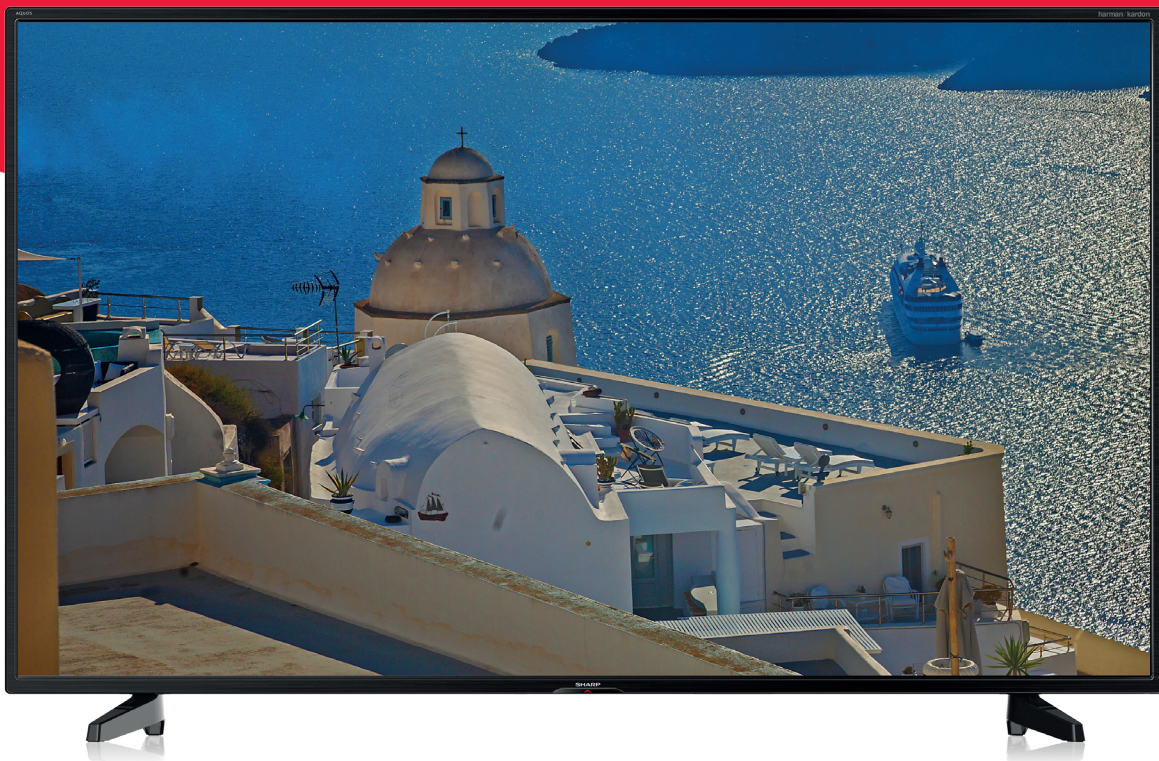

LC-50UI7422K

50" 4K ULTRA HD SMART

The LC-50UI7422K is a 4K Ultra High Definition Smart LED TV with exceptional picture quality.

Highlights

SCREEN SIZE 127 cm (50")

HARMAN/KARDON SPEAKER SYSTEM

HD TUNER DVB-T/T2/C/S/S2 (MPEG4 + HEVC/H.265)

WIRELESS CONNECTION WITH MOBILE DEVICES

SD CARD READER

HIGH DYNAMIC RANGE

3x HDMI 2.0 INPUTS

SOUND SYSTEM BY

harman/kardon

Smart Ultra HD UI7422 series provides a wide range of connection possibilities. Three HDMI 2.0 ports are able to receive 2160p@60Hz signal, a USB 3.0 port is perfect for connecting a fast hard disc drive (in addition to two USB 2.0 ports).

HDR technology can deliver better contrast and increased brightness compared with standard TV sets.

Sharpconsumer.eu | [#SharpBeOriginal](https://twitter.com/SharpBeOriginal)

SHARP
Be Original.

DISPLAY

Diagonal screen size cm / inch	127/50
Panel resolution	3840x2160
HDR support	YES
Active motion	400
Backlight	LED
Dynamic contrast	1 000 000:1