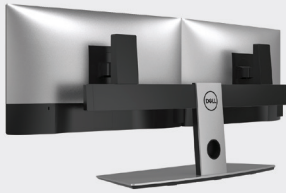

RECOMMENDED ACCESSORIES

DELL DUAL MONITOR STAND | MDS19

Enjoy toolless monitor installation with Quick Release and the flexibility to pivot, tilt, swivel and adjust the height of each monitor independently. Features a small footprint and neat cable management.