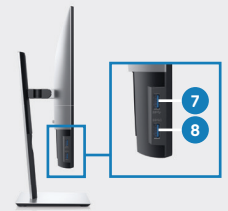

## DELL ULTRASHARP 24 MONITOR | U2419H

Easily adjust the panel to your preferred viewing position.

Back view -  
Cable management slot

Tilt and height adjustable

Pivot

Swivel

### Connectivity

- |                      |                                     |   |
|----------------------|-------------------------------------|---|
| 1 AC power connector | 4 DP connector (Out)                | 7 USB downstream port                       |
| 2 HDMI connector     | 5 Audio line-out port <sup>10</sup> | 8 USB downstream port (with power charging) |
| 3 DP connector (In)  | 6 USB upstream port                 | 9 Stand lock                                |