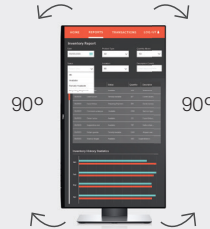

## DELL ULTRASHARP 24 MONITOR | U2419H

Easily adjust the panel to your preferred viewing position.

Back view -  
Cable management slot

Tilt and height adjustable

Pivot

Swivel