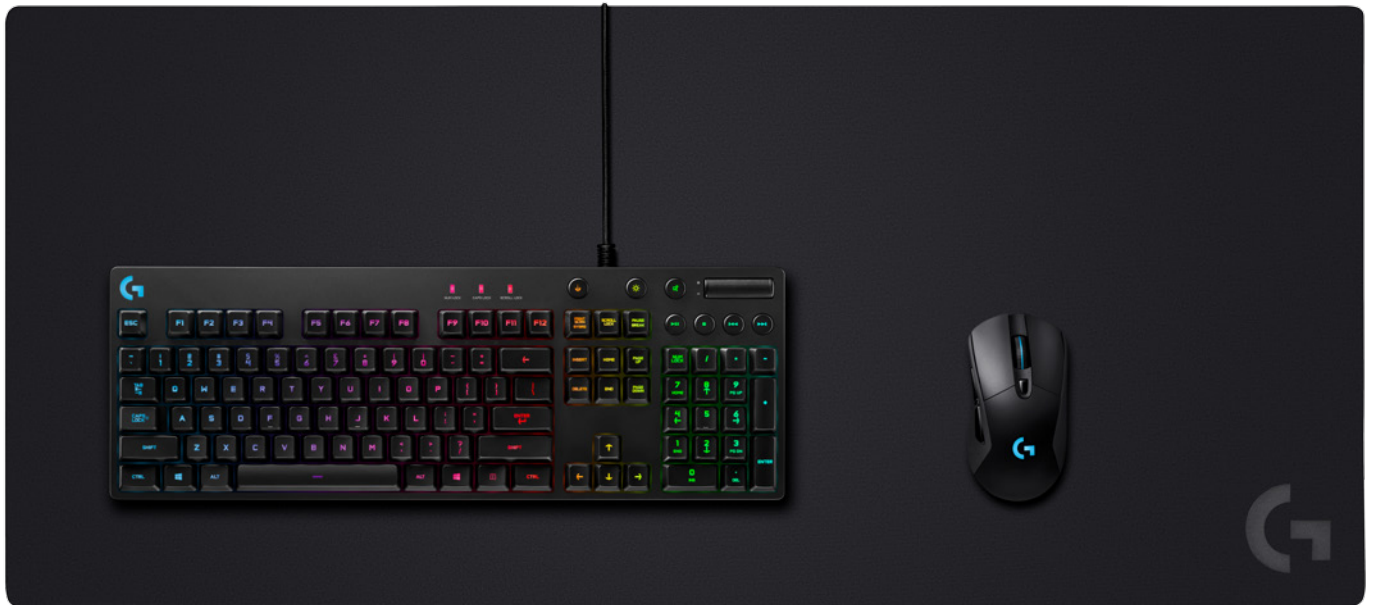

G840

XL Gaming Mouse Pad

COVER YOUR ENTIRE DESKTOP WITH COMFORT AND PERFORMANCE.

The extra-large and comfortable surface extends across the desktop to support the mouse and the entire keyboard. You'll find more comfort and more options in keyboard position without interfering with your mouse. G840 features a performance-tuned texture for consistent sensor imaging and peak cursor accuracy. The surface is also designed for the right friction level to enable targeting by feel and optimise both high-speed flick precision and low-speed control. The rubber base maintains stability during intense gameplay. G840 is also durable and flexible enough to be easily rolled up for transport. Take control and comfort with you, for both your mouse and keyboard.

WHAT'S IN THE BOX

- G840 XL gaming mouse pad
- User documentation
- 2-year manufacturer's guarantee and full product support

FEATURES

- Just-right surface friction for targeting by feel
- Consistent, performance-tuned tracking surface achieves peak accuracy for gaming mice even at high speeds
- Expansive, stable rubber base supports both mouse and keyboard during intense gameplay
- Durable and flexible enough to roll up and take with you