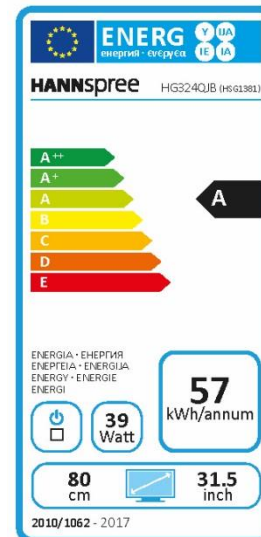

Curved Panel
1800R

2 ms
Response Time

Tilt

Swivel

Display Size	80 cm / 31,5" Diagonal. Curved Panel 1800R
Panel Type	TFT – LED Backlight, IPS Type Panel (*)
Aspect Ratio	16:9
Resolution (H x V)	2560 x 1440 QHD (2K)
Brightness	250cd/m ²
Contrast (Typ.)	3.000:1 (Typical)
Contrast (Active)	300.000.000:1 (Active)
Viewing Angle L/R; U/D	178° H – 178° V (CR >10)
Response Time	2 msec (with OD)
Pixel Pitch	0.0908(H) x 0.2724(V) mm
Panel Surface	Anti-Glare
Display Colors	16.7M. Color Saturation NTSC 85%, sRGB 110%
Horizontal Frequency	31 ~ 215 kHz
Vertical Frequency	56 ~ 144 Hz
Max Display Frequency	2560 x 1440 @ 144Hz
Input 1	HDMI 2.0 x 2
Input 2	Display Port 1.2
Input 3	Mini Display Port 1.2
Buil-in Speakers	Yes, 1.5W x 2; Earphone Audio Out
Power Consumption	On: 38.6W; Stand-by: 0,22W; Off: N/A
AC Power Range	AC 100 ~ 240 Volt; 50 ~ 65 Hz
Product Dimensions	711 x 199 x 514 mm (W x D x H)
Packing Dimensions	815 x 183 x 551 mm (W x D x H)
Net / Gross Weight	7.3 Kgs / 9.5 Kgs
Bezel & Color Plan	Bezel-Metal Red ,Back cover-Black texture;Stand-Black texture with red decorative cover and lighting effects; Base-Metal black with red mylar.

VESA Mounting	100 x 100 mm
Monitor Stand	Height Adjustable Stand (135mm range)
Tilt / Kensington Lock	-5° ~ 15° (±2°) / Yes
Pivot / Swivel	Yes 90° Clockwise / Left: 45° - Right: 45°
Controls	Power key and five navigation keys
Color	sRGB, Warm, Nature, Cool, User Mode
View Mode	Standard, Game, Movie, Web, Text
On Screen Display	12 OSD Languages
Other Features	Flicker Free Low Blue Light Technology 144Hz Refresh Rate Adaptive Sync.
Accessory	Power Cable; DP Cable (1.8 mt); Audio Cable; Warranty Card; Quick Start Guide

Supplier's Name	HANNspree
Model Name	HG324QJB
Energy Efficiency Class	A
Screen Size (Centimetres)	80
Screen Size (Inches)	31.5
On mode power Consumption (W)	39
Annual Energy Consumption* (kWh)	57
Standby-mode Power Consumption (W)	0,22
Off-mode Power Consumption (W)	N/A
Screen Resolution	2560 x 1440