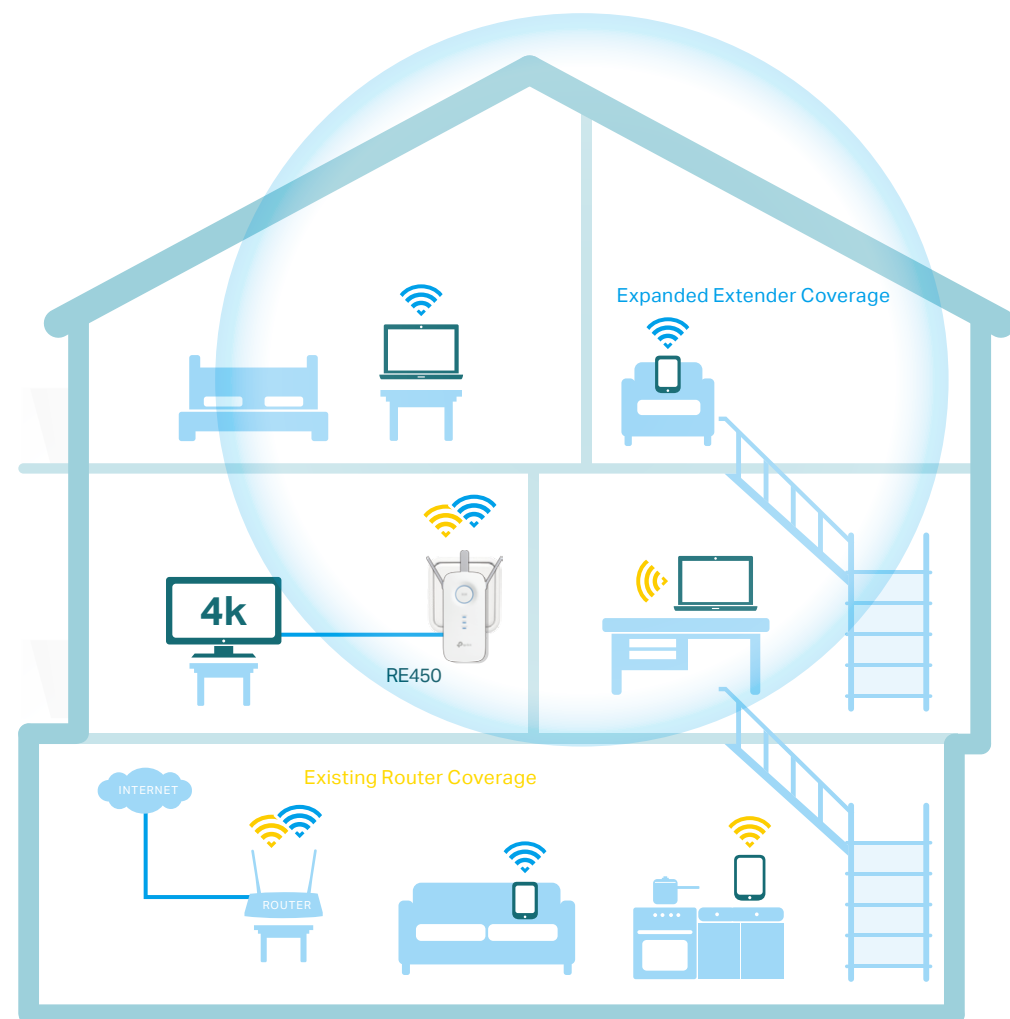

RE450 AC1750 Wi-Fi Range Extender

Robust Dual Band
Wi-Fi Extension Up to
1115m²

RE450

450Mbps+
1300Mbps

Gigabit
Port

Tether
App

Easy
Setup

Highlights

Wi-Fi Coverage Up to 1115m²

The AC1750 Wi-Fi Range Extender connects to your router wirelessly, strengthening and expanding its signal into areas it can't reach on its own, achieving speeds of 450Mbps on the 2.4GHz band and 1300Mbps on the 5GHz band.

Perfect Location at a Glimpse

An Intelligent Signal light helps you quickly find the best location to install the range extender.

Features

Ease of Use

- Intuitive Web UI – Ensures quick and simple installation without hassle.
- Fast Encryption – One-touch WPA wireless security encryption with the WPS button
- Easy On/Off – LED On/Off button allows users to turn LED on or off
- Power On/Off – Conveniently power on or off your extender as required
- Hassle-free Management with Tether App – Network management is made easy with the TP-Link Tether App, available on any Android or iOS device
- Online Upgrade – Keeps you informed of the latest firmware and allows onling updating on the web UI

Speed

- Ultimate Wireless Speed – Combined wireless speeds of up to 450Mbps (over 2.4GHz) and 1300Mbps (over 5GHz)
- Support 802.11 ac – Provides a data transfer rate 3 times faster than 802.11n for each stream
- Dual-core CPU – 880MHz dual-core CPU makes multi-tasking easy and boosts data transfer rate