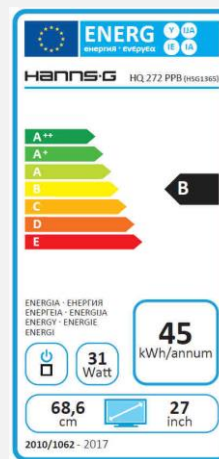

VESA Mounting	100 x 100 mm
Monitor Stand	Regular Stand
Tilt / Kensington Lock	-5° ~ 15° / Yes
Pivot / Swivel	No / No
Controls	Menu, Bri (+), Vol (-), Input/Enter, Power
Color	Warm, Nature, Cool, User Mode
Preset Mode	PC, Movie, Game, ECO Modes
On Screen Display	15 OSD Languages
Carton Box	Brown Box
Accessory	Power Cable (1,5m); HDMI Cable (1,5m); Warranty Card; Quick Start Guide

Supplier's Name	HANNspree
Model Name	HQ272PPB
Energy Efficiency Class	B
Screen Size (Centimetres)	68,6
Screen Size (Inches)	27,00
On mode power Consumption (W)	31
Annual Energy Consumption* (kWh)	45
Standby-mode Power Consumption (W)	0,43
Off-mode Power Consumption (W)	0,30
Screen Resolution	2560 x 1440

PART. NO.:
HQ 272 PPB