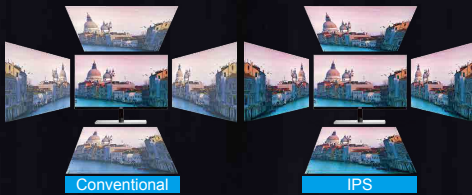

### Portable and easy to carry

Portable design allows users to enjoy crisp and refined visuals anytime they want. Ideal for users who are always on the move.

### IPS Panel

Experience the superb picture quality with the advanced IPS technology for vibrant, consistent colours and wide viewing angles.

IPS Screen viewing angle of 160°