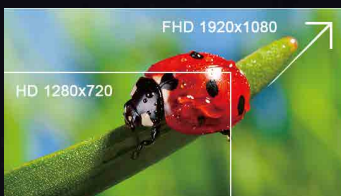

FHD 1920x1080 High Resolution

View Full HD images and videos (including Blu-ray titles) with maximum clarity and detail.

5 ms

A pixel response time of 5 ms GTG means speed without the smear for an enhanced gaming experience. Fast-moving action and dramatic transitions will be rendered smoothly without the annoying effects of ghosting.