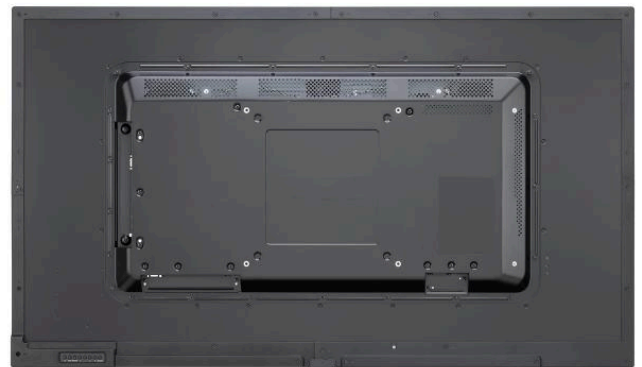

MultiSync® C551

LCD 55" Value Large Format Display

Datasheet

Seamless integration for great visual performance

Its thin bezel and super slim design perfectly complements today's modern surroundings whilst multiple display inputs support flexibility and freedom. With fixing points conveniently located on the back of the screen, external equipment can be attached with seamless simplicity. Reasonable brightness levels offer visibility in controlled light surroundings. The professional haze filter is allowing excellent readability. Landscape and portrait capability matches the needs of both corporate huddle spaces and retail signage applications. With a built-in media player, the NEC C Series runs content directly from a USB drive or microSDHC card as a standalone solution but can also download contents via network. Futureproof connectivity handles input from multiple sources. Don't let technology impact design - get seamless integration with the NEC C Series!