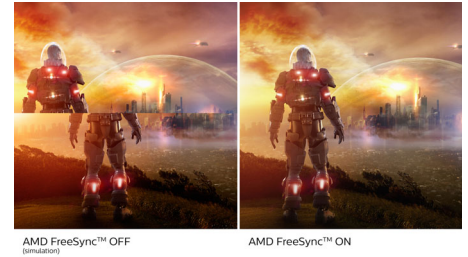

Ultra-smooth gaming

Gaming shouldn't be a choice between choppy gameplay or broken frames. With the new Philips monitor it doesn't have to be. Get fluid, artefact-free performance at virtually any frame rate with AMD FreeSync™ technology, smooth, quick refresh and ultra-fast response time.

reddot award 2017
winner

Red Dot Award

Philips Brilliance 349X7FJEW, an innovative monitor design solution. Wide enough for your biggest ideas

COMPUTEX
d&i awards 2017

COMPUTEX d&i awards

Philips Brilliance 349X7FJEW, an innovative monitor design solution. Excellent product design for a refined new stand archetype that delivers full adjustment.