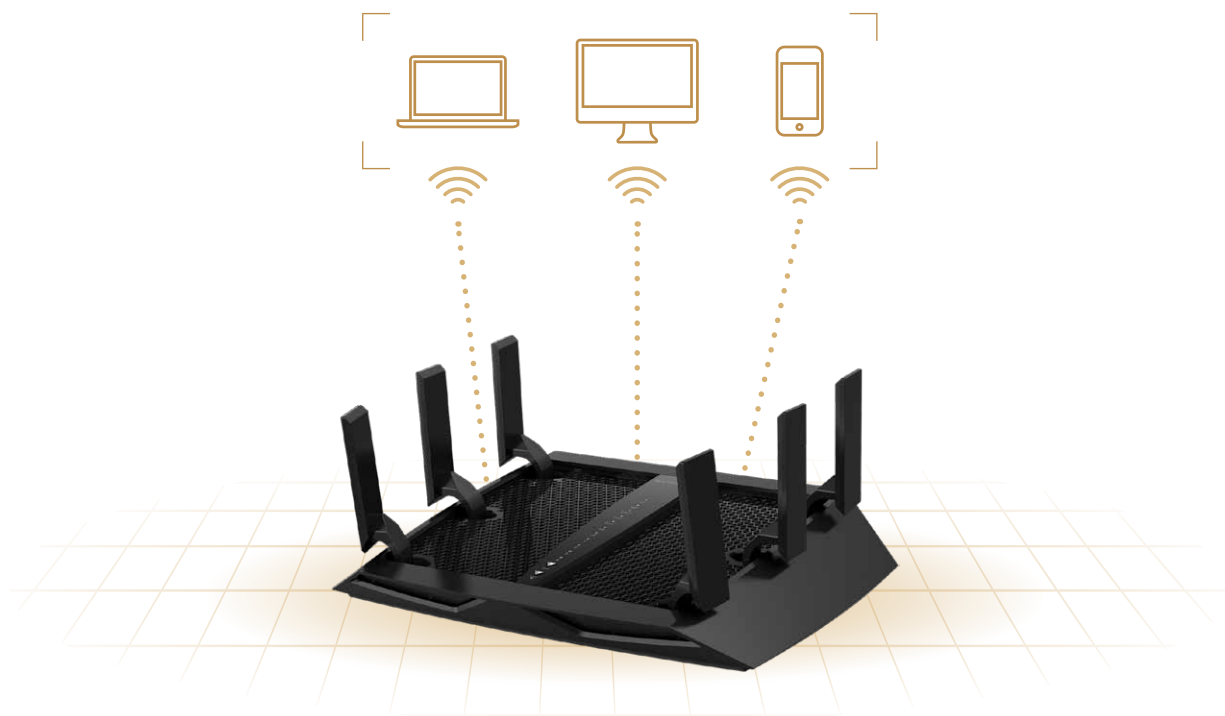

MOBILE

From the installation, X6S is made for mobile devices - use simple Up app to quickly install your device and start enjoying fast Internet speeds in a matter of minutes. Nighthawk X6S Tri-Band WiFi provides more WiFi for more devices. That means more range and reliability for your mobile devices. Nighthawk X6S offers key features to dramatically boost mobile connectivity and performance. High power amplifiers & 6 high-performance antennas help extend WiFi coverage throughout large homes & even backyards, while Beamforming+ focuses WiFi signals for stronger more reliable connections.

**Dual Band
WiFi Devices**

FASTEST

WiFi Band 3

5GHz - Up to 1.625Gbps

**Newer Dual Band AC
WiFi Devices**

Multi-User MIMO (MU-MIMO*)

Using Multi-User MIMO technology, NETGEAR routers can stream data to multiple devices simultaneously. With MU-MIMO, your WiFi network can deliver faster throughput to every MU-MIMO connected device. That means faster downloads and smoother streaming for your devices.

Simultaneous Streaming to Multiple Devices with MU-MIMO

ReadySHARE® Vault—Automatic backup for Window PCs

ReadyShare Vault is a free app that provides automatic, continuous backup of Windows PCs to the USB hard drive connected to the Nighthawk X6S. The app has a wonderfully simple interface with intuitive backup settings—simply setup and forget and be assured that all your data on various home PCs in the home network is being continuously backed up. Never worry about losing your data again.