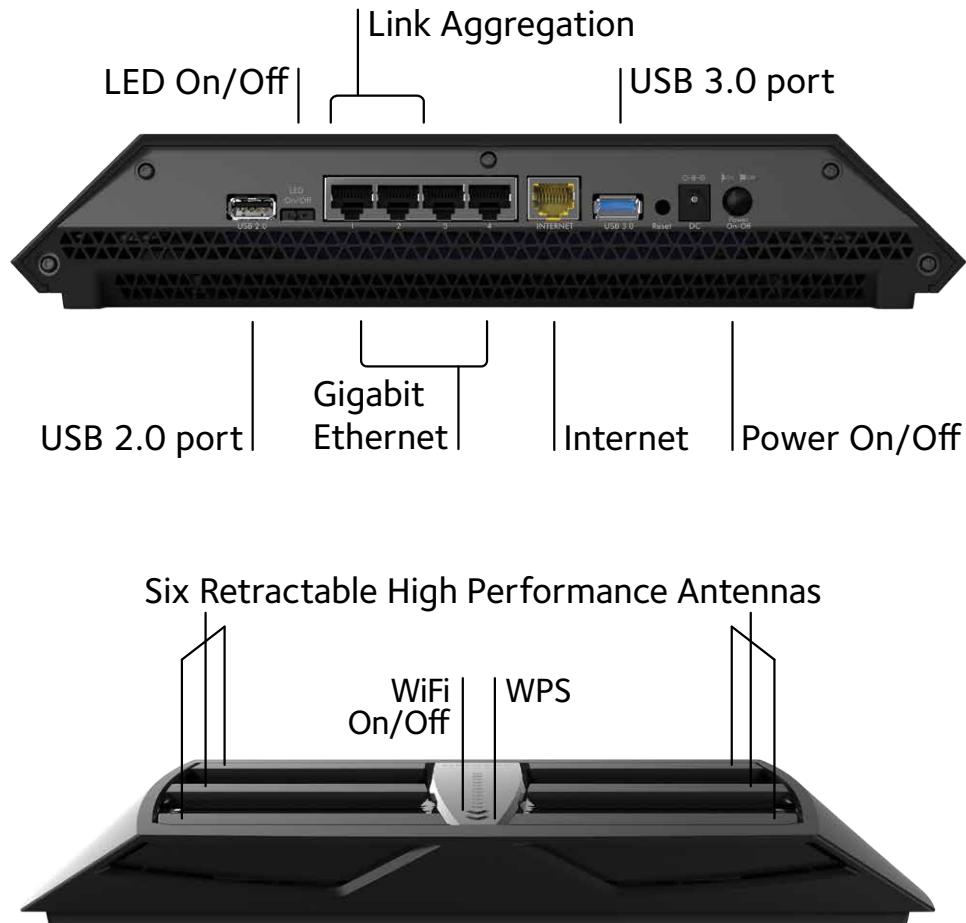

Connection Diagram