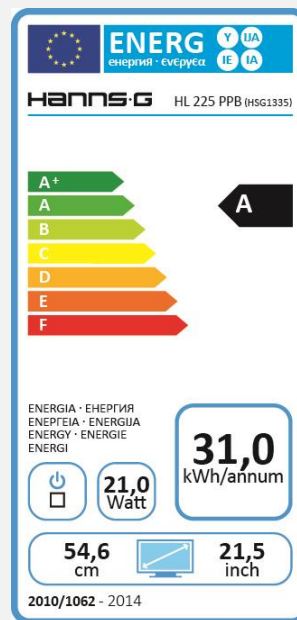

## HL 225 PPB (REW)

21.5" / 54,61cm Diagonal  
LED Backlight – Format 16:9

- 21,5" 16:9 LED Backlight Monitor
- 1920 x 1080 WUXGA Resolution
- Full HD 1080P
- 5ms Fast Response Time
- Input: Display Port+VGA
- Built-In Stereo Speakers
- Tilt and Wall-Mountable (VESA)
- Low Power Consumption
- Multi-Video Modes
- ECO Friendly

### ERGONOMIC FEATURES

Eco  
Friendly

Tilt

Low  
Power  
Cons.

Video  
Modes

Display Size	54,61 cm / 21.5" Diagonal
Panel Type	TFT – LED Backlight
Aspect Ratio	16:9
Resolution (H x V)	1920 x 1080 Full HD
Brightness	250cd/m <sup>2</sup>
Contrast (Typ.)	1.000:1 (Typical)
Contrast (Active)	80.000.000:1 (Active)
Viewing Angle L/R; U/D	170° H / 160° V (CR >10)
Response Time	5 msec (typ)
Pixel Pitch	0,248 (H) x 0,248 (V) mm
Panel Surface	Anti-Glare
Display Colors	16.7M Colors
Horizontal Frequency	30 ~ 83 kHz
Vertical Frequency	56 ~ 75 Hz
Max Display Frequency	1920 x 1080 @ 60Hz
Input 1	D-Sub (VGA)
Input 2	Display Port
Input 3	-
Speakers	1.5W x 2
Power Consumption	On: 21W; Stand-by: 0,36W; Off: 0,26W
AC Power Range	AC 100 ~ 240 Volt; 50 ~ 65 Hz
Product Dimensions	511 x 184 x 375 mm (W x D x H)
Packing Dimensions	563 x 101 x 428 mm (W x D x H)
Net / Gross Weight	3.4 Kgs / 4.5 Kgs (±0.3KG)
Bezel & Color Plan	Front Bezel, Rear Cover, Arm & Base : Texture

VESA Mounting	100 x 100 mm
Monitor Stand	Regular Stand
Tilt / Kensington Lock	-5° ~ +20° / Yes
Pivot / Swivel	No / No
Controls	Menu, +, -, Auto, Power
Color	Warm, Nature, Cool, User Mode
Preset Mode	PC, Movie, Game Modes
On Screen Display	11 OSD Languages
Carton Box	Brown Box
Accessory	Power Cable (1,5m); VGA Cable (1,5m); Warranty Card; Quick Start Guide

Supplier's Name	HANNspree
Model Name	HL225PPB
Energy Efficiency Class	A
Screen Size (Centimetres)	54,61
Screen Size (Inches)	21,50
On mode power Consumption (W)	21
Annual Energy Consumption* (kWh)	31
Standby-mode Power Consumption (W)	0,36
Off-mode Power Consumption (W)	0,26
Screen Resolution	1920 x 1080