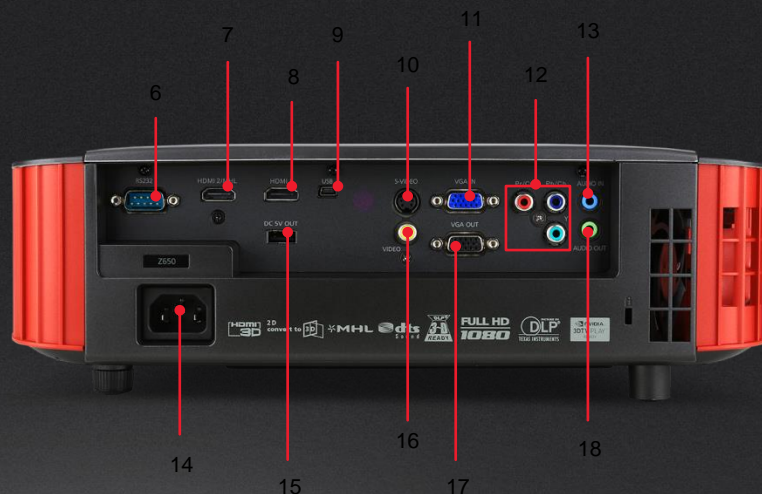

Predator Z650

SPECIFICATIONS

Product Views	<ol style="list-style-type: none"> 1. Control panel 2. Speaker 3. Focus ring and Zoom ring 4. Projection lens 5. Remote control receiver 6. RS232 connector 	<ol style="list-style-type: none"> 7. HDMI (MHL) 8. HDMI 9. Mini USB 10. S-Video input 11. VGA input 12. Component Video inputs 	<ol style="list-style-type: none"> 13. Audio input 14. Power socket 15. DC 5V out 16. Composite video input 17. VGA output 18. Audio output
Projection System	DLP®		
Resolution	1080p (1,920 x 1,080), Maximum WUXGA (1,920 x 1,200)		
Brightness	2,200 ANSI Lumens		
Aspect Ratio	16:9 (Native), 4:3 (Supported)		
Throw Ratio	100" @ 1.5m (0.69 - 0.76)		
Contrast Ratio	20,000:1 Dynamic Black		
Lamp Type	Philips 240W		
Lamp Life	3,000 Hours (Standard), 4,000 Hours (ECO), 6,000 Hours (ExtremeEco)		
Projection Lens	F = 2.60~2.78, f = 10.20mm ~ 11.22mm Manual Zoom & Focus		
Keystone correction	+/-30 degrees (Vertical & Horizontal) 4-Corner Correction		
Noise level	33 dBA (Standard mode), 30 dBA (ECO mode)		
Audio	10W x 2, DTS Sound, Bluetooth audio connection supported		
Input Interface	<ul style="list-style-type: none"> • Analog RGB/Component Video (D-sub) x 1 • Composite Video (RCA) x 1 • S-Video (Mini DIN) x 1 • Component (3 RCA) x 1 • HDMI (Video, Audio, HDCP) x 1 • HDMI/MHL (Video, Audio, HDCP) x 1 • HDMI/MHL (Video, Audio, HDCP, Internal) x 1 • PC Audio (Stereo mini jack) x 1 		
Output Interface	<ul style="list-style-type: none"> • Analog RGB (D-sub) x 1, • PC Audio (Stereo mini jack) x 1, • DC Out (5V/1A, USB Type A) x 1, • DC Out (5V/1A, USB Micro-B, Internal Plug) x 1 		
Control Interface	<ul style="list-style-type: none"> • USB (Mini-B) x 1 • RS232 (D-sub) x 1 		
Dimensions and Weight	Dimensions: 357 (W) x 241 (D) x 98 (H) mm 14 (W) x 9.5 (D) x 3.9 (H) inches	Weight: 3.4 Kg 7.5 lbs	
Standard Accessory	3D glasses		
Optional Accessory	Acer WirelessHD-Kit Acer WirelessCAST Acer Bluetooth speaker		