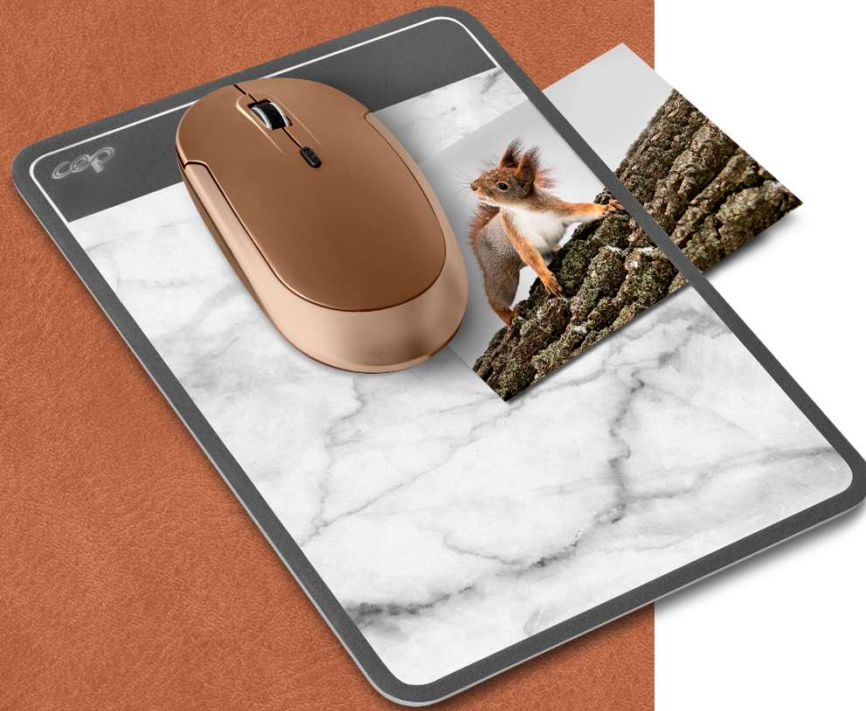

mineral^{by} cep

Mousepad Ref 810 Min

- Sleek design.
- Base printed with a sober and elegant Grey marble pattern.
- Anti-reflective window to keep a photo in view and personalise your workspace.
- Compatible with any type of mouse.
- Its perfect size makes it easy to store in a notebook or diary.
- Non-slip soft foam base.
- Washable on both sides with soap and water.
- Made from phthalate free PVC.
- Printing using solvent-free inks, **certified Greenguard Gold**.
- Size 210 x 150 Thickness 2 mm.
- Available colour: Grey / Grey Marble

For memory:

What do you need each day to work? (top 15)

StudyBilendifor CEP - Your Office of Tomorrow - Europe - February 2020

Mousepad

52,5%

Availability: Nov 1st 2023

Reference	Product Code	UoS Barcode	Box Barcode	Pallet Barcode
810 Min Grey / Grey Marble	1008101611	3462159018812	3462159018829	3462159018836