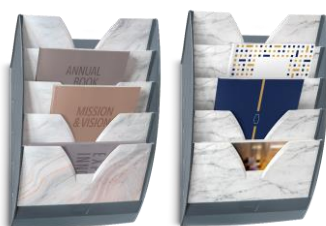

Wall display rack
5 compartments
Ref. 154

mineral

Product description

Stylish wall display rack with a one piece body and 5 partitions.
Accepts large and thick documents up to 24x32 cm in size, and items can be stored vertically or horizontally.
Sloping top section which enables the secure storage of larger rolled documents.
The very strong product, will securely store heavy loads (supports up to 7 kg).
V-shaped broad and deep cut-out for an easy accessibility of documents, even of small size.
Several units can be interlinked and mounted above each other or side by side to create a bank of wall files. Wall fixing kit included.
Useful capacity of one compartment: 325 x 24 mm.
Overall dimensions: 350 x 120 H 580 mm.
100% recyclable, high quality plastic PS.
R-Dark grey: as this product is made from recycled material, its colour may vary slightly from one production to another.

Available colours

Ref.	Product Code	UoS Barcode	Inner box Barcode	Outer box Barcode	Pallet Barcode
154 White/Crystal	1001540111	3462151540205	3462151540205	NC	3462153154028
154 Black/Crystal	1001540011	3462151540106	3462151540106	NC	3462153154011
154 HMA White/Happy Multicoloured	1001540811	3462151548102	3462151548102	NC	3462153154813
154 Silva White/Beech	1001541021	3462159017808	3462159017815	NC	3462159017822
154 Mineral R-Dark grey/Grey Marble	1001541611	3462159018720	3462159018737	NC	3462159018744
154 Mineral R-Dark grey/Pink Marble	1001541631	3462159018874	3462159018881	NC	3462159018898

Material