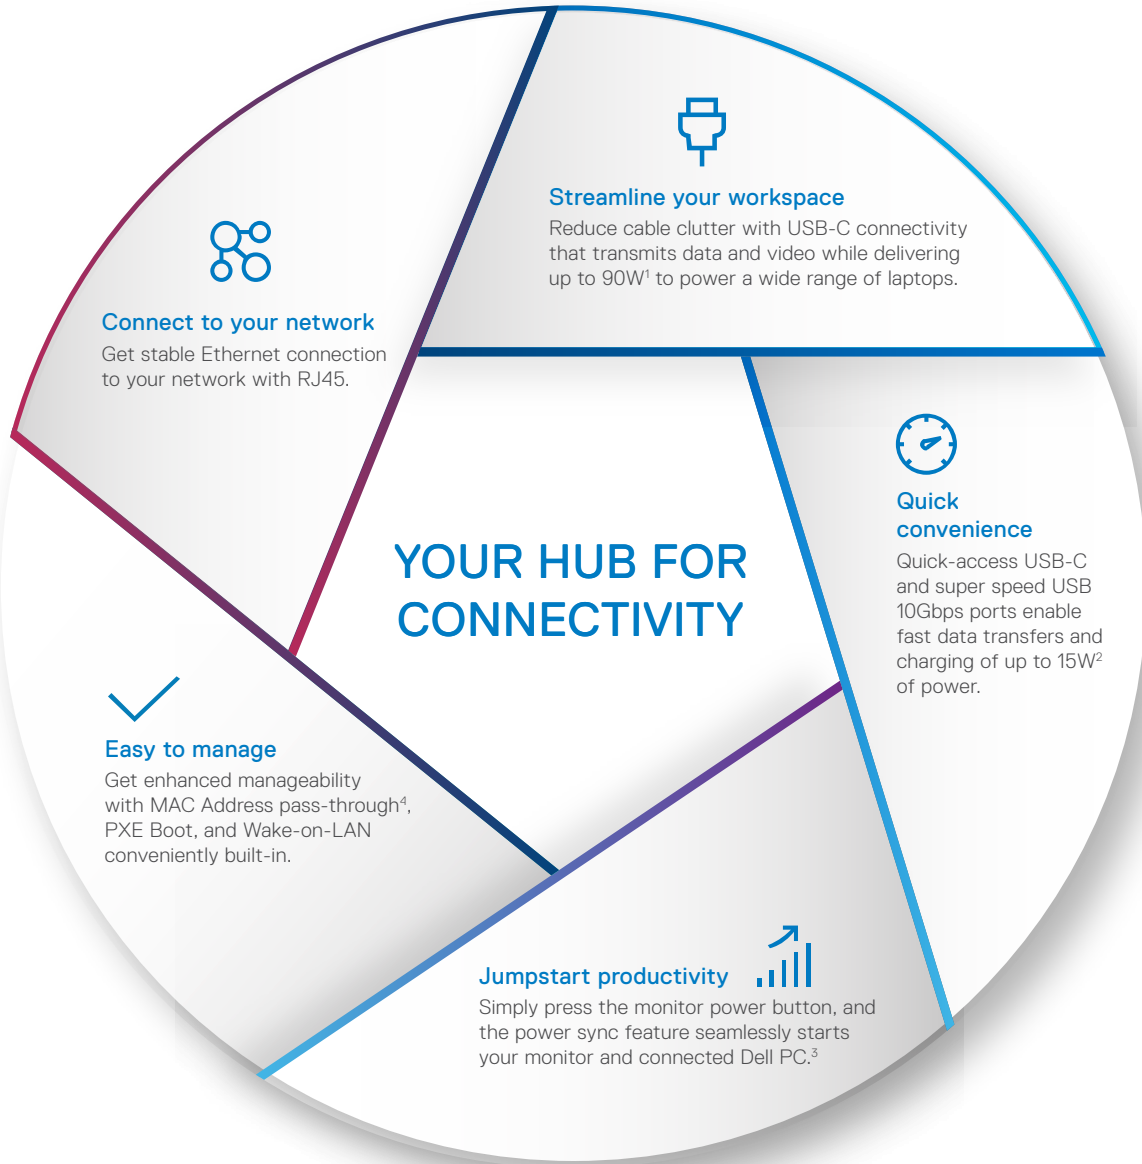

U3023E

Connectivity that drives productivity

USB-C Hub monitors offer extensive connectivity options including USB-C (up to 90W power delivery), RJ45 for wired Ethernet access, super speed USB for fast data transfers, and more.