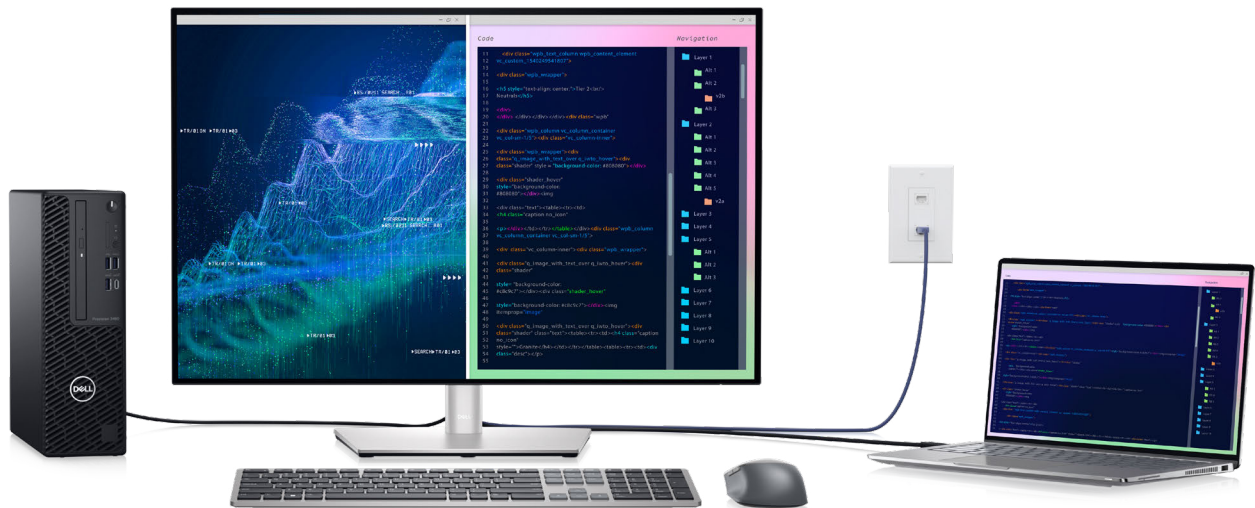

### Productivity unlocked

- Connect two PC sources and the Auto KVM feature seamlessly switches controls over to the second connected PC.
- Use KVM (keyboard, video, and mouse) to control both PCs with a single keyboard and mouse.
- View content from both PCs at the same time with Picture-by-Picture (PBP) and Picture-in-Picture (PIP).

### Picture-in-Picture (PIP)

Work on applications from one PC and view content in an inset window from another PC.

### Picture-by-Picture (PBP)

View content from two different PC sources side-by-side on the screen, similar to a dual monitor setup.