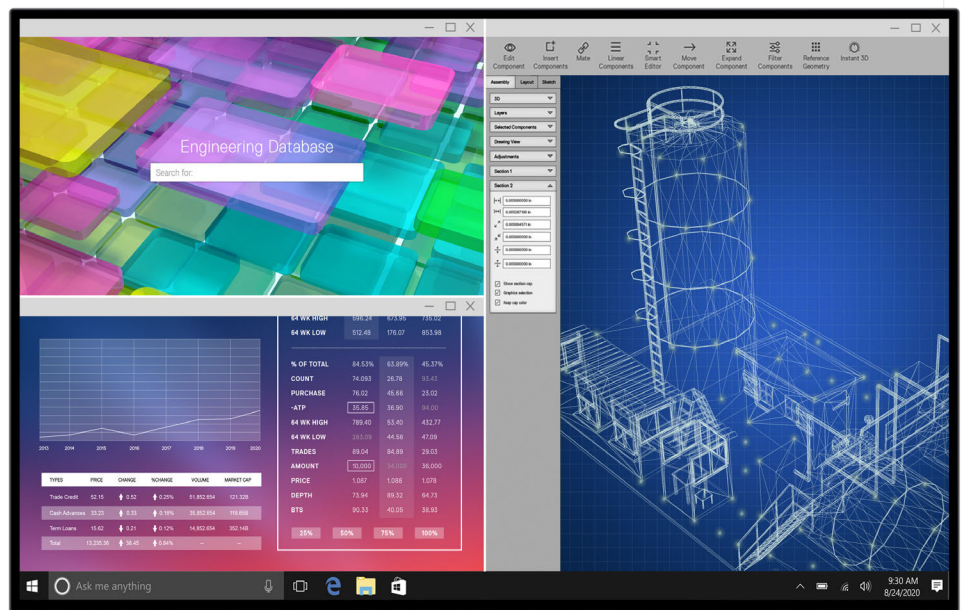

U3023E

Enhanced productivity

Dell Display Manager enhances everyday productivity through comprehensive management tools, giving you optimal front of screen experience, efficient display management, and easy, effortless multitasking.

Productive at every level

Easy Arrange allows you to easily tile multiple applications across one or more screens with 38 pre-set window partitions and the ability to personalize up to five windows, giving you improved multitasking abilities.

The key to convenience

Shortcut keys can save you even more time, letting you easily configure your display management settings so you can get to work faster.

Seamless transitions

The auto-restore feature remembers where you left off, so applications will go back to where you left them, even after you've unplugged.

Expanded compatibility

With support for multiple operating systems⁷, Dell Display Manager helps you stay productive however you work.

More ways to manage

Asset management reports allow IT managers to quickly capture and track monitor information as well as configure multiple monitors at once through a single setup.

Learn more about [Dell Display Manager](#).