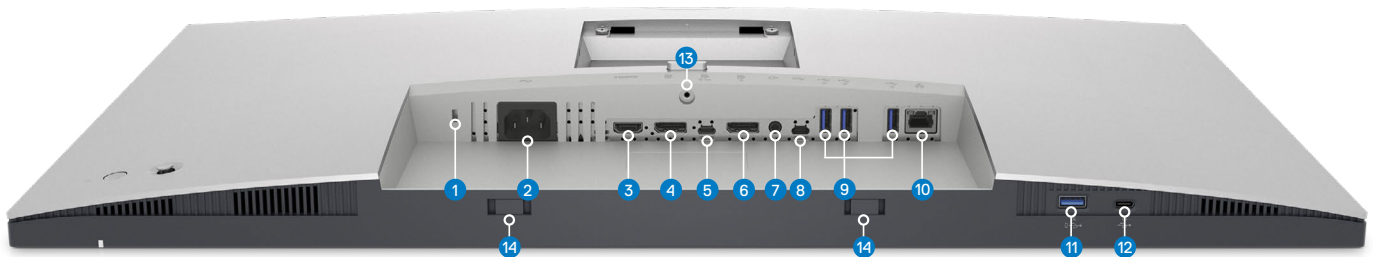

ULTRASHARP MONITOR

U3023E

ULTRASHARP 30 USB-C HUB MONITOR – U3023E TECHNICAL SPECIFICATION

WEIGHT (WITH STAND ASSEMBLY AND CABLES)	11.13 kg 24.54 lb
WEIGHT (WITH PACKAGING)	15.05 kg 33.18 lb
SECURITY	Security lock slot (cable lock sold separately) Anti-theft stand lock slot (to lock stand to monitor using screw)
COMPLIANT STANDARDS	- ENERGY STAR® Certified Monitor - EPEAT® Gold registered where applicable - RoHS Compliant - TCO Certified displays - BFR/PVC Free (Halogen-free) (excluding external cables) - Arsenic-Free glass and Mercury-Free for the panel only
FLAT PANEL MOUNT INTERFACE	VESA mounting holes (100 mm x 100 mm - behind attached VESA Cover)
TEMPERATURE RANGE	Operating: 0°C to 40°C (32°F to 104°F) Non-operating: -20°C to 60°C (-4°F to 140°F)
HUMIDITY RANGE	Operating: 10% to 80% (non-condensing) Non-Operating: 5% to 90% (non-condensing) - Storage and Shipping
ALTITUDE	Operating: 5000 m (16404 ft) max Non-Operating: 12192 m (40000 Ft) max
VOLTAGE REQUIRED	100 VAC to 240 VAC / 50 Hz or 60 Hz + 3 Hz / 2.8 A (max)
POWER CONSUMPTION NORMAL OPERATION	0.2 W (Off Mode) 0.3 W (Standby Mode) 26.6 W (On Mode) 210 W (Max)
WHAT'S INCLUDED	Monitor, Stand Riser, Stand Base 1 x Power cable 1 x Type-C (C-C cable) - 1 m 1 x DP cable (DP to DP) - 1.8 m 1 x super speed USB (Type-A to Type-C) Factory calibration report Quick setup guide Safety, Environmental and Regulatory Information

PORTS AND SLOTS

1 Security lock slot***	5 USB-C port (video + data)	9 x3 Super speed USB 10Gbps (USB 3.2 Gen2)	12 USB-C downstream port
2 Power connector	6 DP port (out)	10 RJ45	13 Stand lock
3 HDMI port	7 Audio line-out port	11 Super speed USB 10Gbps (USB 3.2 Gen2)	14 Dell soundbar mounting slots
4 DisplayPort (in)	8 USB-C upstream port (data only)