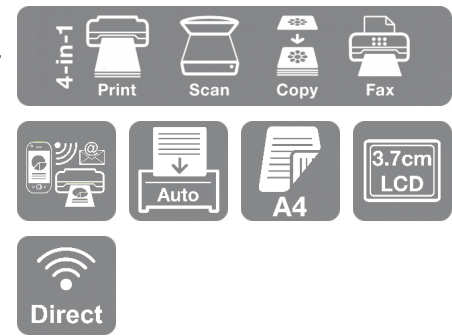

DATASHEET / BROCHURE

KEY FEATURES

- **Multifunction printer with Wi-Fi**
  Print, scan, copy and fax
- **Business features**
  ADF, business-quality documents and A4 double-sided printing
- **Easy mobile printing**
  Print easily from your smartphone or tablet¹
- **Individual inks**
  Save money by only replacing the colour used
- **3.7cm LCD screen**
  Easily navigate through the printer's functions