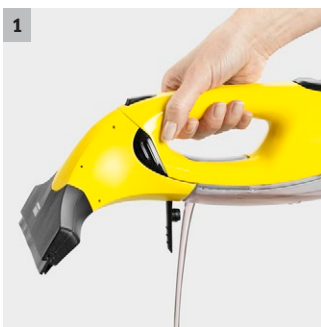

WV 2 Plus

The WV 2 Plus is a lightweight, quick and easy way to sparkling windows and streak-free surfaces. This rechargeable handheld vac has a powerful lithium-ion battery lasting up to 35 minutes.

1 Quick and Easy to Empty

- The dirty water tank can always be emptied quickly and easily when required.

2 Exchangeable Suction Heads

- The 170mm & 280mm exchangeable suction heads ensure you have the correct size for each cleaning task.