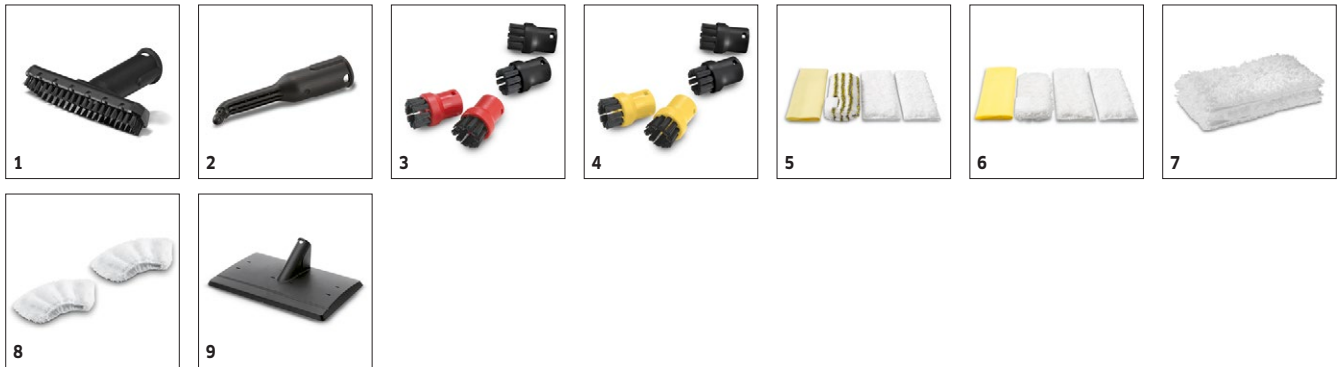

SG 4/4

1.092-282.0

		Order no.	Quantity				Price	Description	
Nozzles									
Hand tool	1	2.884-280.0	1 piece(s)					Hand tool with additional brushes for cleaning small areas such as shower cubicles, wall tiles, etc. Suitable for use with or without cover.	■
Point jet nozzle	2	2.884-281.0	1 piece(s)					Ideal for cleaning in crevices, corners, edges and other difficult to reach areas. Together with the round brush, the applications are numerous.	■
Sets of brushes									
Round brush set	3	2.863-058.0	4 piece(s)					Practical round brush set available in two colours.	■
	4	2.863-264.0	4 piece(s)						□
Sets of cloths									
Microfiber cloth kit for bathrooms	5	2.863-171.0	4 piece(s)					The bathroom cloth set contains different microfiber cloths for steam cleaning in bathrooms.	□
Microfiber cloth kit for kitchens	6	2.863-172.0	4 piece(s)					The kitchen cloth set has different microfiber cloths for great steam cleaning results in your kitchen.	□
Microfiber cloth kit for Classic and Comfort floor tools	7	2.863-173.0	2 piece(s)					2 soft microfiber velour floor cloths for easy dirt removal. To help you achieve perfectly clean floors.	□
Microfibre cover set for the hand nozzle	8	2.863-270.0	2 piece(s)					The set with two covers for the hand nozzle. The covers are made of high-quality microfibre - for the best results when loosening and picking up dirt.	□
Miscellaneous									
Wallpaper stripper	9	2.863-062.0	1 piece(s)					The wallpaper stripper is ideal for removing wallpaper and glue residues from your walls using the power of steam.	□

■ Included in delivery. □ Available accessories.