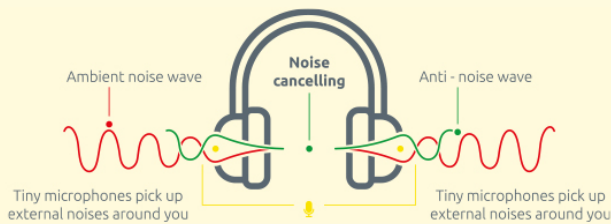

Tilde Pro Premium ANC office headset for the best noise-free communication and calls.

The patented active noise-cancelling technology (ANC) offers noise cancelling up to -30dB for noise-free communication and calls in loud environments.

Headphones with active noise canceling are headphones that reduce unwanted ambient noise. This differs from passive headphones, which, when they reduce ambient noise at all, use techniques such as sound isolation.

To cancel the lower frequencies of noise like human voices of your colleagues, noise-canceling headphones use active noise canceling. They include microphones that measure the ambient noise, generate a waveform that is exactly the negative of the ambient noise and mix it with any audio signal the listener desires. Noise Cancelling Headphones specify the amount of noise they can cancel in terms of decibels.