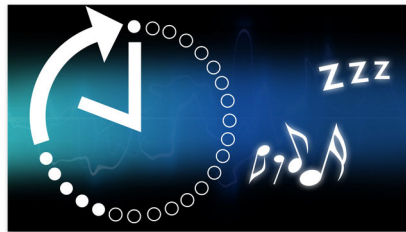

Sleep timer

Sleep timer lets you decide how long you want to listen to music, or a radio station of your choice, before falling asleep. Simply set a time limit (up to 1 hour) and choose a radio station to listen to while you drift off to sleep. The Philips radio set will continue to play for the selected duration and then automatically switch to a power-efficient and silent stand-by mode. Sleep Timer lets you fall asleep to your favourite radio DJ without counting sheep or worrying about wasting power

Specifications

Clock

- Type: Digital
- Time format: 12 H, 24 H
- Display: LED

Alarm

- No. of alarms: 2
- Sleep timer: 15/ 30/ 60/ 90/ 120 mins

Tuner/Reception/Transmission

- Antenna: FM Antenna
- Tuner Bands: FM, Digital tuning
- Frequency range: 87.5 - 108 MHz
- No. of preset stations: 20

Convenience

- Alarms: Radio Alarm, Buzzer Alarm, Repeat alarm (snooze), Dual alarm time, Gentle Wake
- Sleep Timer
- Display brightness: High/ Mid/ Low
- Volume control: Up/Down

Power

- Power supply: 100-240 VAC, 50/60 Hz
- Backup battery: CR2032 (included)
- Power type: AC Input

Dimensions

- Packaging type: D-box
- Product dimensions (WxDxH): 185 x 81 x 85.2 (7.2" x 3.2" x 3.4") mm
- Net weight: 0.32 kg
- Packaging dimensions (WxDxH): 233 x 95 x 96 mm (9.2" x 3.7" x 3.8")
- Gross weight: 0.382 kg

Accessories

- Included accessories: User Manual, Quick start guide, Warranty certificate

Loudspeakers

- Built-in speakers: 1

Issue date 2019-10-02

Version: 2.1.10

12 NC: 8670 001 38586
EAN: 69 51613 99069 8

© 2019 Koninklijke Philips N.V.
All Rights reserved.

Specifications are subject to change without notice.
Trademarks are the property of Koninklijke Philips N.V.
or their respective owners.

www.philips.com