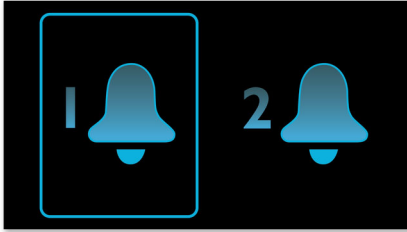

Highlights

Battery back-up

Battery back-up ensures memory of time during power failure

Dual alarm

The Philips audio system comes with two alarm times. Set one alarm time to wake you up and the other time to wake up your partner.