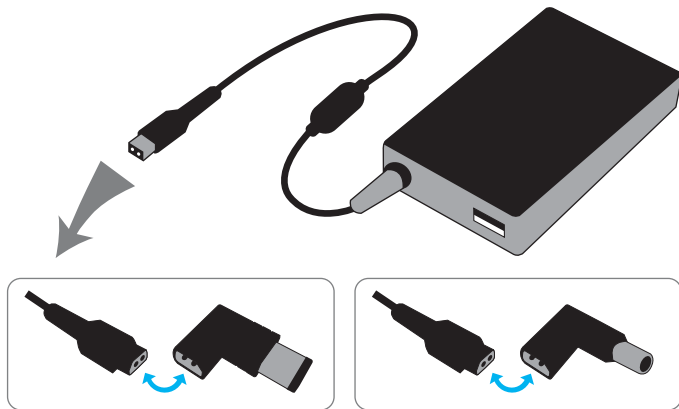

Connect the DC connector.