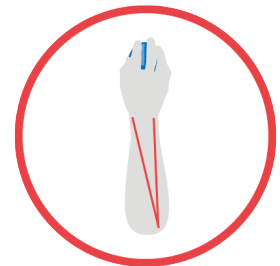

WITH BREAK SOFTWARE

Uses colour indication to remind you to take a break!

R-Go HE Break Mouse, Ergonomic mouse, Anti-RSI software, Medium (165-195mm), Right Handed, Wired

Reference: RGOBRHESMR
EAN: 8719274490623

For more info: www.r-go-tools.com

R-Go HE Mouse with break software

The R-Go HE Mouse Break is an ergonomic vertical mouse that ensures a natural, relaxed position of your arm and hand and uses colour signals to indicate whether you are taking enough breaks.

The LED colour signals indicate whether you are working in a healthy way; in other words, whether you are taking enough breaks. Green means 'good', orange means you should take a break, and red means you skipped a break or have exceeded your total daily mouse time. Using the so-called 'traffic light colours', you receive feedback about your healthy (break) behaviour in a simple and positive way. The mouse will encourage you to take breaks on a regular basis. These vital interruptions help prevent overburdened muscles and tendons in the arm and hand, stimulate blood flow in the body, and help you (often unconsciously) change your behaviour in a simple way.

- Ergonomic vertical shape

Has an ergonomic vertical shape that ensures a natural and relaxed state for the arm and hand.

MODEL AND FUNCTION

Model:	Vertical mouse
Hand:	Right
Length hand:	165-195
Function:	Buttons, scroll wheel
Resolution (DPI):	500-1500-2000-3500
Number of buttons:	5 buttons