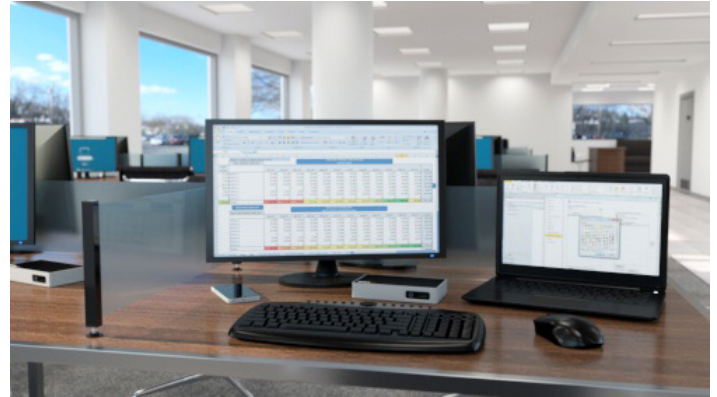

4K DisplayPort Docking Station for Laptops - USB 3.0

Product ID: USB3VDOCK4DP

This 4K DisplayPort docking station for laptops offers a cost-effective way to create a simpler but highly functional Ultra HD workstation that can be used in permanent workspaces, or by multiple people in guest or hoteling (hot desk) environments.

If you don't need all the connections and features of a traditional laptop docking station, you can use this dock to add the most essential connections (such as an extra high-resolution display) to your laptop. With support for 4K cinema-quality resolution, it's great for graphic and web designers, video editors, and more.

Now you or your colleagues can be more productive and create an efficient and comfortable workspace, even in an area with minimal desk space.

4K DisplayPort plus essential connections that are ideal for simple workstations

The 4K dock is perfect for professionals who work with highly detailed graphics, or large spreadsheets, such as engineers, animators, and financial analysts.

Compact design maximizes your available space