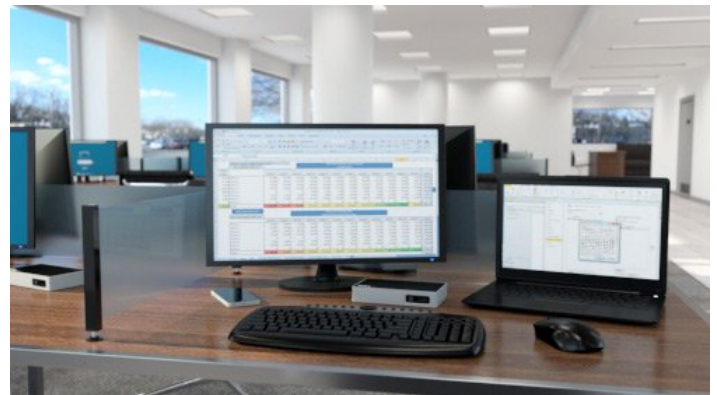

If you don't need all the connections and features of a traditional laptop docking station, you can use this dock to add the most essential connections (such as an extra display) to your laptop.

Now you or your colleagues can be more productive and create an efficient and comfortable workspace, even in an area with minimal desk space.

Essential connections that are ideal for simple workstations

This laptop dock features basic device connections that are integrated into a small foot-print housing. Now you can create a permanent or hoteling (hot desking) workstation in a location with limited space. The dock offers an efficient solution for adding an extra display, a Gigabit network connection, and multiple USB devices without having to connect several individual adapters. And, with hotel desks or hot desks, laptop users aren't tied to one specific workstation, so they can come and go easily.

It's a cost-effective docking station that still provides all the fundamental ports of a full-size workstation, such as DVI output, and when paired with your laptop display, you can easily set up dual monitors.

By maximizing your available space, the compact dock can help eliminate the added cost and hassle of purchasing more offices, cubicles, or desks.

With fewer ports integrated into a small foot-print housing, the dock is a perfect fit for short-term work areas (hot desks). It's ideal for mass deployment in business, classroom, computer lab, and government settings. Plus, it integrates nicely into home-office or office hoteling workspaces that have limited space.