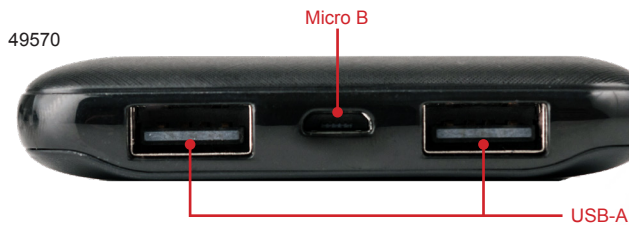

Micro B

Power Bank Micro B

- Pre-charged ready for use
- Compact power bank with two USB-A charging ports
- Charges smartphones and tablet devices
- Micro B USB input