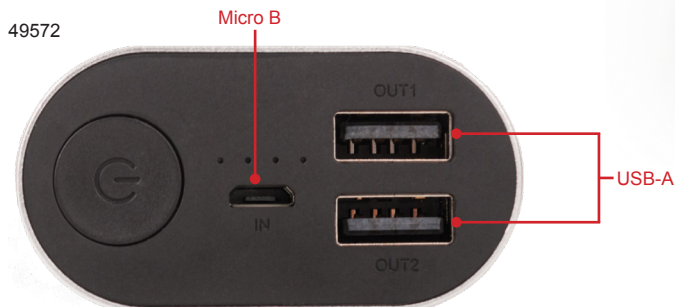

Micro B

Power Bank Micro B

- Pre-charged ready for use
- Compact power bank with two USB-A charging ports
- Charges smartphones and tablet devices
- Micro B USB input