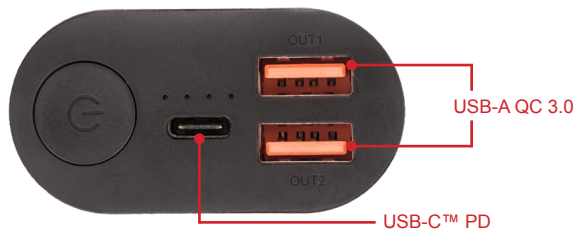

Quick Charge 3.0

What is Quick Charge 3.0 and USB-C™ PD?

Quick charge 3.0 is a new technology which allows high levels of current to flow to the battery, charging it faster. Both the device and the charger must be compatible with the same voltages and currents to work in the most efficient way. However it is possible to charge an older device with a QC 3.0 charger, but it will charge at a voltage limited by the device itself.

USB-C™ PD is a USB-C port that supports another fast charging technology called Power Delivery. Like QC 3.0, Power Delivery (PD) allows devices to charge quickly over the USB-C connection. PD starts at the 5V setting and can vary up to 20V depending on the requirements of the device it is charging. Interestingly, if two phones that support PD are connected with a USB-C charging cable, one device could charge the other, with no additional power supply needed!

Power Bank Quick Charge 3.0 & USB-C™

- Quick charge 3.0 compatible power bank with three charging ports
- Pre-charged ready for use
- Charges smartphone and tablet devices
- USB-C™ PD input
- Charge devices faster with two USB-A QC 3.0 ports and one USB-C™ PD port
- Sleek metal design

Part no.	mAh	Input	Output	Colour	Barcode	EAN 128 Outer / Inner	EAN 14 Outer / Inner
49573	10,000	USB-C™ PD	2 x USB-A QC 3.0 USB-C™ PD	Silver/Metal	023942495734	(02)00023942495734(37)20(91)476 (02)00023942495734(37)10(91)476	50023942495739 20023942495738
49574	20,000	USB-C™ PD	2 x USB-A QC 3.0 USB-C™ PD	Silver/Metal	023942495731	(02)00023942495741(37)20(91)476 (02)00023942495741(37)10(91)476	50023942495736 20023942495735

Power Bank Quick Charge 3.0 & USB-C™

- Quick charge 3.0 compatible power bank with three charging ports
- Pre-charged ready for use
- Charges smartphone and tablet devices
- USB-C™ PD and Micro B input
- Charge devices faster with two USB-A QC 3.0 ports and one USB-C™ PD port
- Sleek metal design