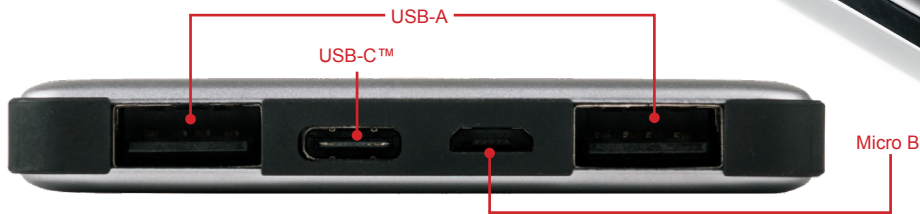

USB-C™

Power Bank USB-C™ & Micro B

- Pre-charged ready for use
- Compact metal power bank with two USB-A charging ports
- Charges smartphones and tablet devices
- USB-C™ and Micro B USB inputs