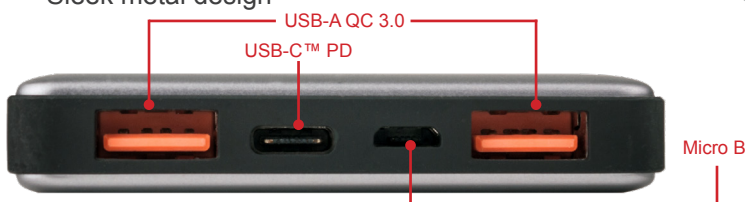

Part no.	mAh	Input	Output	Colour	Barcode	EAN 128 Outer / Inner	EAN 14 Outer / Inner
49576	10,000	USB-C™ PD Micro B	2 x USB-A QC 3.0 USB-C™ PD	Silver/Metal	023942495765	(02)00023942495765(37)20(91)476 (02)00023942495765(37)10(91)476	50023942495760 20023942495769
49577	20,000	USB-C™ PD Micro B	2 x USB-A QC 3.0 USB-C™ PD	Silver/Metal	023942495772	(02)00023942495772(37)20(91)476 (02)00023942495772(37)10(91)476	50023942495777 20023942495776