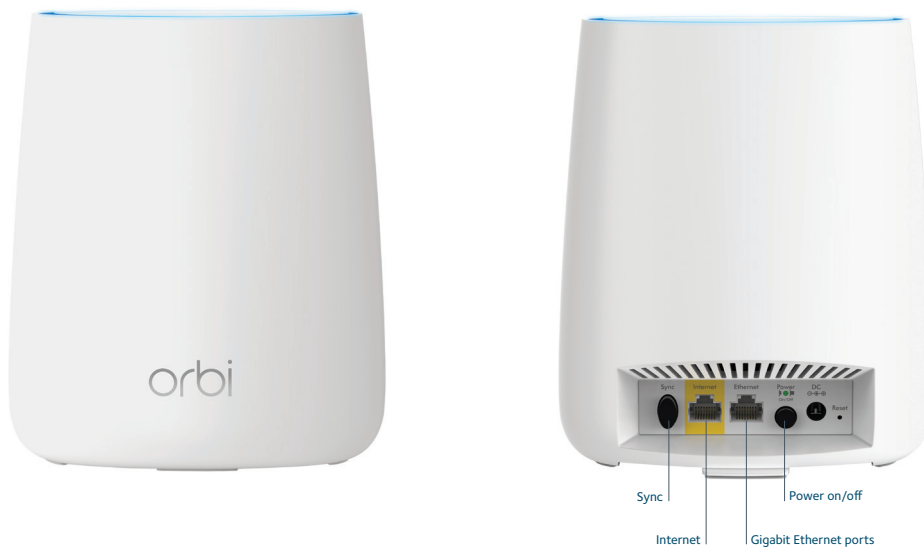

Overview

Enjoy super-fast Tri-band WiFi with your Orbi Router and easily create a whole home WiFi Mesh system with Add-on Orbi Satellites. The Orbi WiFi System Starter covers homes up to 2,000 square feet with strong WiFi signals. Each Orbi Satellite (sold separately) adds an additional 2,000 square feet of strong WiFi coverage. Includes 1-year of advanced cyber threat protection with NETGEAR Armor™.

Performance with Style.

Sleek modern design with four high-gain internal antennas increases wireless range in hard to reach areas of your home.

Manage Your Kids' Screen Time.

Filter content by age & interests, manage screen time and stay informed on what your kids do online using Circle® with Disney.

Simple & Secure.

Use the Orbi app and NETGEAR Armor to create your secure whole home WiFi in minutes.

Tri-band WiFi Router

NETGEAR®

Data Sheet

RBR20

House Diagram

Orbi Router (RBR20)

What's In the Box?

- One (1) Orbi Tri-band WiFi Router (RBR20)
- One (1) 2m Ethernet cable
- One (1) 12V/1.5A power adapter
- Quick start guide

What Do I Need for Orbi to Work?

- High-speed Internet connection
- Connect to existing modem or gateway
- **DO NOT purchase a second Orbi Router if you need to expand your WiFi coverage**
 - To expand your Orbi WiFi system, purchase an Orbi Satellite, sold separately