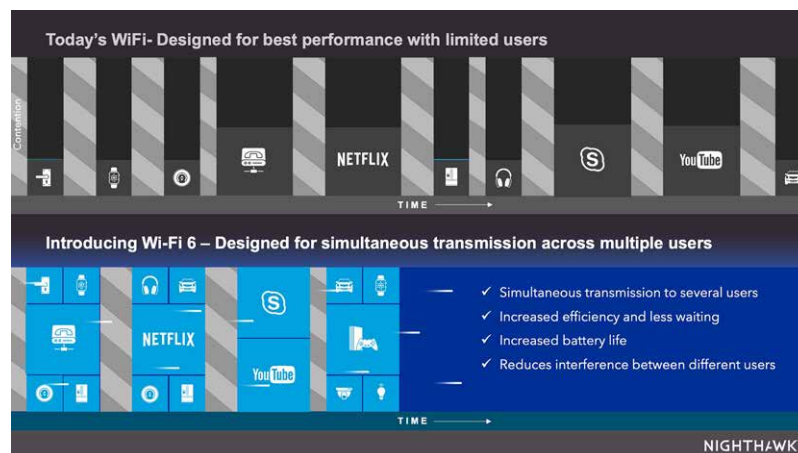

NIGHTHAWK® APP—Easily set up your router and get more out of your WiFi. Includes remote access to manage your network away from home

AX WIFI SUPPORTS ALL CURRENT WIFI DEVICES—Backward compatible with WiFi 5 and earlier generation devices

VPN SUPPORT—On PC, MAC, & now also with OpenVPN Connect app on iOS & Android, securely access your home network & Internet connection from your mobile device remotely

STANDARDS-BASED WIFI SECURITY (802.11i, 128-bit AES encryption with PSK)

GUEST NETWORK—Separate and secure network for your guests

AUTOMATIC FIRMWARE UPDATE—Delivers latest security patches to the router

Orthogonal Frequency Division Multiple Access (OFDMA)

Using the uplink and downlink OFDMA^s feature of WiFi 6, the WiFi traffic is managed much more efficiently since data is transmitted from different devices concurrently, rather than having each device's data wait for its turn. This results in an efficient use of air-time, reduced latency, and increased bandwidth to add more devices to your network.