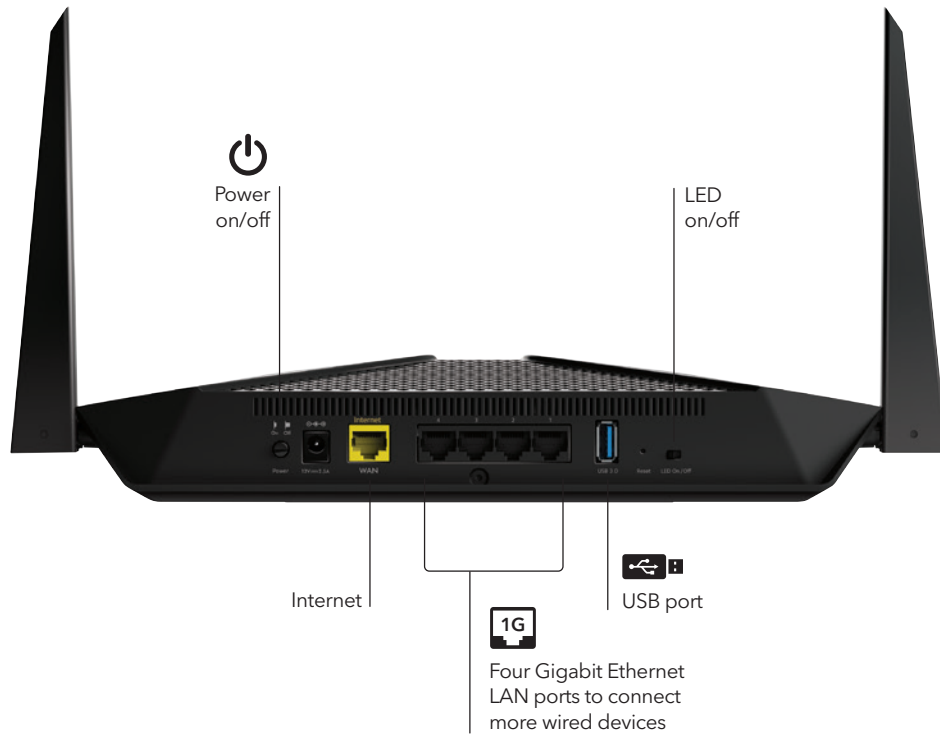

Connection Diagram