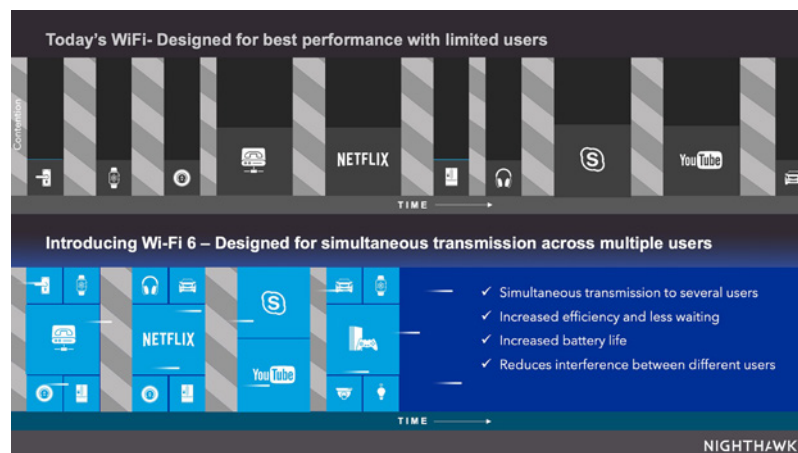

NIGHTHAWK® APP—Easily set up your router and get more out of your WiFi. Includes remote access to manage your network away from home

AX WIFI SUPPORTS ALL CURRENT WIFI DEVICES—WiFi 6 supports all current WiFi device and is backward compatible with WiFi 5 and earlier generation devices

VPN SUPPORT—On PC, MAC, & now also with OpenVPN Connect app on iOS & Android, securely access your home network & Internet connection from your mobile device remotely

STANDARDS-BASED WIFI SECURITY (802.11i, 128-bit AES encryption with PSK)

GUEST NETWORK—Separate and secure network for your guests

AUTOMATIC FIRMWARE UPDATE—Delivers latest security patches to the router

Orthogonal Frequency Division Multiple Access (OFDMA)

Using the uplink and downlink OFDMA feature of WiFi 6, the WiFi traffic is managed much more efficiently since data is transmitted from different devices concurrently, rather than having each device's data wait for its turn. This results in an efficient use of air-time, reduced latency, and increased bandwidth to add more devices to your network.