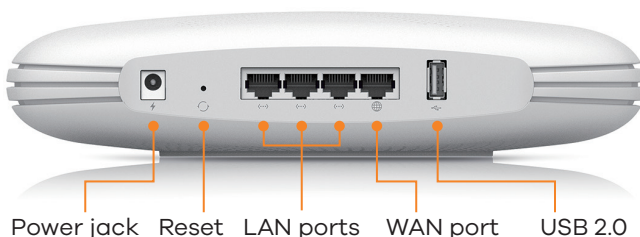

- Push notification
  - New device connected
  - New firmware available
  - Speed test result
- Remote management
- Automatic updates for new features
- Support iOS 9 or later and Android 5.0 or later
- Support language: EN/ZH/DE/ES/FR/IT/PT

Hardware Specifications

- Memory: 4 GB eMMC and 512 MB RAM
- WAN: One 10/100/1000 Mbps Ethernet RJ-45 port with auto MDI/MDIX support
- LAN: Three 10/100/1000 Mbps Ethernet RJ-45 ports with auto MDI/MDIX support
- Antenna: 9 internal antennas
- USB port: One USB 2.0 port
- Bluetooth: BLE 4.1
- LED indicator: Status indication/ auto dimming
- Button: Reset
- Power: 12V DC, 3A
- Power consumption: 25 watt max

Physical Specifications (per unit)

- Item dimensions (WxDxH): 236 x 178 x 51.5 mm (9.3" x 7.0" x 2.0")
- Item weight: 740 g (1.63 lb.)
- Packing dimensions (WxDxH): 339 x 215 x 71 mm (13.4" x 8.5" x 2.8")
- Packing weight: 1670 g (3.68 lb.)

Rear Panel

Environmental Specifications

Operating Environment

- Temperature: 0°C to 40°C (32°F to 104°F)
- Humidity: 10% to 90% (Non-condensing)

Storage Environment

- Temperature: -30°C to 70°C (-22°F to 158°F)
- Humidity: 10% to 95% (Non-condensing)

Certifications

- Safety: CE-LVD, BSMI
- EMC: CE, FCC, BSMI, NCC

Package Contents (per unit)

- Multy X
- Power adapter
- Ethernet cable
- Quick start guide

Support

- Voice control with Amazon Alexa
- Forum: homeforum.zykel.com
- Live-chat in forum
- App feedback included

* Cover up to 7500 sq. ft./696 m² with Multy X triple-pack.

** The maximum wireless data transfer rates of up to 400 Mbps at 2.4 GHz and 866/1733 Mbps at 5 GHz in simultaneous transmission are derived from the IEEE Standard 802.11 specifications. Actual data transfer rates may vary from network conditions including: distance, network traffics, building site material/construction, interference from other wireless devices and other adverse factors.

Purchase available in single-pack, dual-pack, or triple-pack.

For more product information, visit us on the web at www.zykel.com

Copyright © 2018 Zykel Communications Corp. All rights reserved. Zykel, Zykel logo are registered trademarks of Zykel Communications Corp. All other brands, product names, or trademarks mentioned are the property of their respective owners. All specifications are subject to change without notice.

Datasheet **Multy X**

Download App

Q Zykel Multy

5-100-00118001 06/18