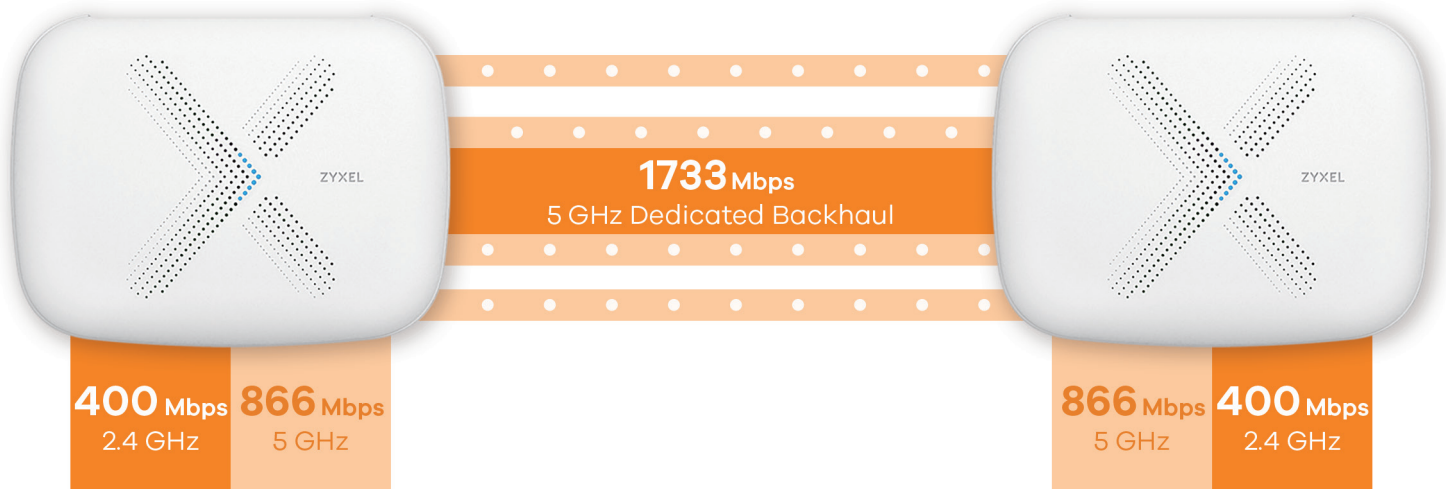

Automatically connects to the fastest path

Support Amazon Alexa Voice Control

Benefits

Extend your WiFi coverage further with Daisy-Chaining

Get true corner-to-corner wireless coverage with our new daisy-chaining capability on our Multy system. Daisy-chaining allowing Multy nodes to connect to other Multy nodes to increase the Multy system's range. This enhancement is excellent for users' homes that have long stretch of spaces that requires WiFi coverage.

Automatically connects to the fastest path

No matter where you are in the home, the Zyxel Multy X connects to the closest Multy X unit for faster wireless connection while gaining stronger signal connection for better reliability.

Get the full Internet speed you deserve

Powered with a Tri-Band wireless system, Multy can deliver maximum wireless speed through its dedicated 5 GHz backhaul between Multy nodes. This creates a single, powerful wireless network that not only delivers better coverage, but also fast wireless connection.