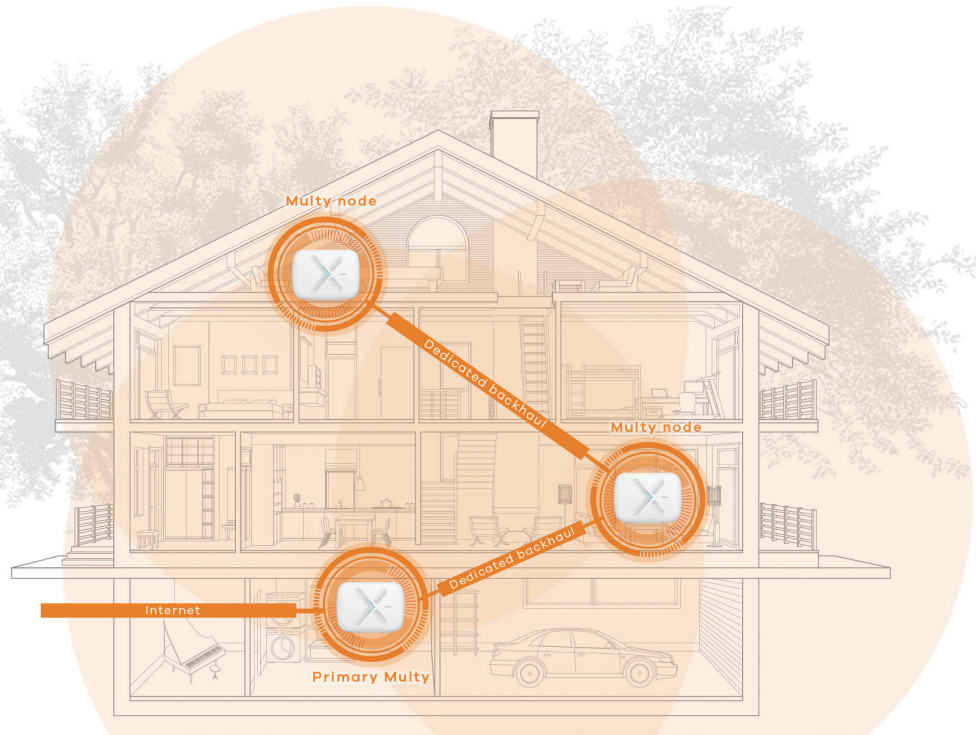

Automatically connects to the fastest path

Support Amazon Alexa Voice Control

Benefits

Extend your WiFi coverage further with Daisy-Chaining

Get true corner-to-corner wireless coverage with our new daisy-chaining capability on our Multy system. Daisy-chaining allowing Multy nodes to connect to other Multy nodes to increase the Multy system's range. This enhancement is excellent for users' homes that have long stretch of spaces that requires WiFi coverage.

Experience a new hassle-free installation

Multy X app provides visual setup guide and ensuring that you get connected without the complication of knowing technical network information and opening a browser. Enhanced parental controls to fine tune your kids online experience. Additional speed test options enabling you to check your Internet performance.

Automatically connects to the fastest path

No matter where you are in the home, the Zyxel Multy X connects to the closest Multy X unit for faster wireless connection while gaining stronger signal connection for better reliability.