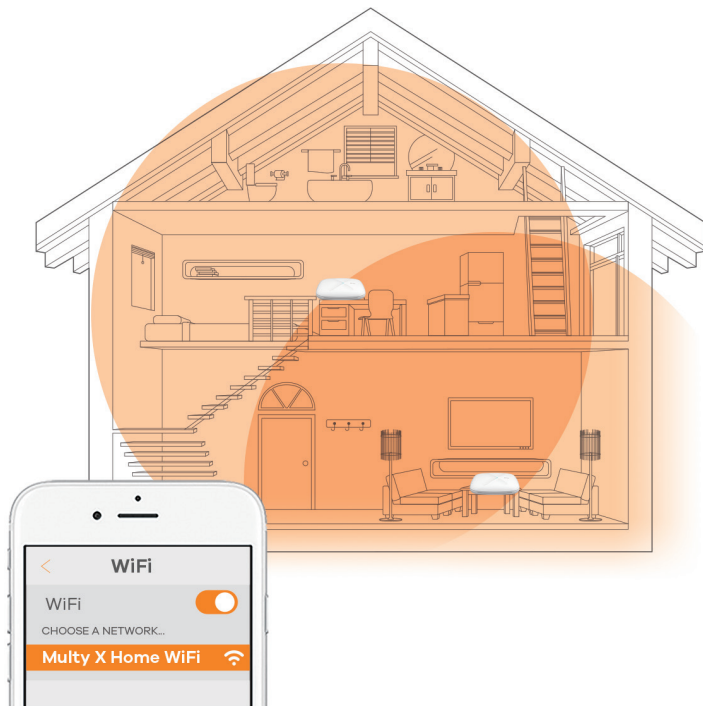

Unified WiFi name and password

Multy creates a single wireless network name and password, allowing you to roam, work and play freely throughout your home. Leaving one room? No problem. No need to input the name and password for another extender—Multy lets you roam, and stay connected with ease.