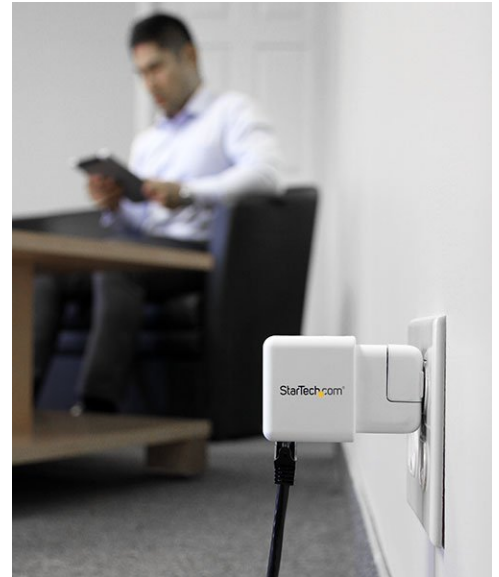

## Wi-Fi travel router for iPad and mobile devices

Product ID: R150WN1X1T

This Wireless N travel router lets you create a portable wireless hot-spot from a wired network connection or an existing wireless network, to share with all of your Wi-Fi® enabled devices, including tablets, laptops, Ultrabooks™, or smartphones.

### **Pocket-sized and portable**

Support for several operating modes helps you create, share or extend a wireless connection while traveling between hotel rooms, conference centers, or boardrooms. The travel Wi-Fi router offers a pocket-sized, USB-powered design with support for Wireless N data rates (backward compatible with 802.11b/g networks).