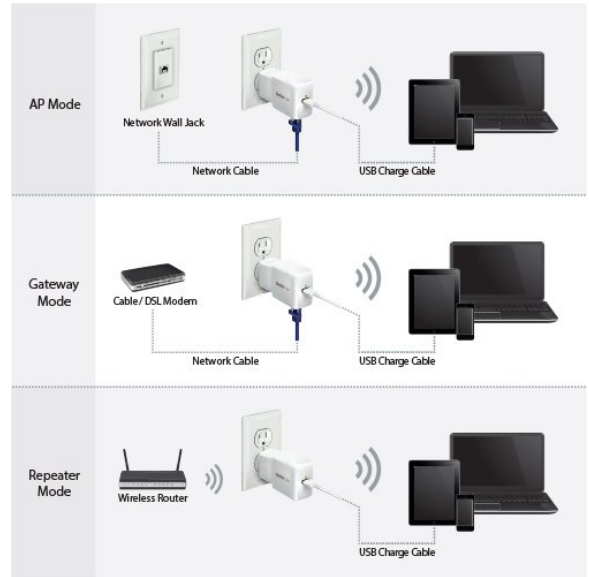

R150WN1X1T is backed by a StarTech.com 2-year warranty and free lifetime technical support.