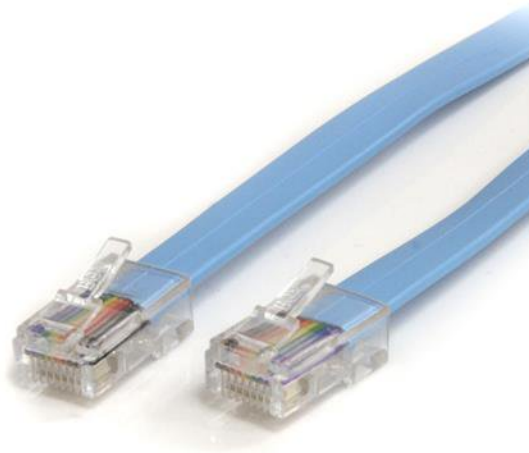

## 6 ft Cisco Console Rollover Cable - RJ45 M/M

Product ID: ROLLOVERMM6

This 6ft Cisco Console Cable/Rollover cable is a cost-effective replacement cable which enables you to connect your computer to your Cisco® router, server, or network equipment. This durable Cisco Console Cable is a direct replacement cable that conforms to the Yost Serial Device Wiring Standard.

Expertly designed and constructed of only the highest quality materials, our Cisco Console Rollover cable delivers maximum dependability and is backed by our Lifetime Warranty.

### Features

- Portable design
- Easy to use and install

<b>Hardware</b>	Warranty	Lifetime
	Cable Jacket Type	PVC - Polyvinyl Chloride
	Cable Type	Flat Molded
	Number of Conductors	8
<b>Connector(s)</b>	Connector A	1 - RJ-45 Male
	Connector B	1 - RJ-45 Male
<b>Physical Characteristics</b>	Cable Length	6 ft [1.8 m]
	Color	Blue
	Product Height	2.1 in [5.3 cm]
	Product Length	6.1 ft [1.9 m]
	Product Width	2.1 in [53 mm]
	Weight of Product	1.8 oz [50 g]
	Wire Gauge	26 AWG
<b>Packaging Information</b>	Package Height	8.7 in [22 cm]
	Package Length	0 in [0.1 mm]
	Package Quantity	1
	Package Width	7.9 in [20 cm]
	Shipping (Package) Weight	1.9 oz [55 g]
<b>What's in the Box</b>	Included in Package	1 - 6 ft Cisco Console Rollover Cable - RJ45 Ethernet M/M