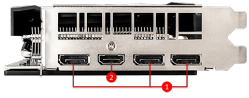

msi

GRAPHICS CARD

GeForce RTX 2060 VENTUS XS 6G OC

CONNECTIONS

1. DisplayPort
2. HDMI

FEATURE

TORX FAN 2.0

Award-winning fan design combining two different fin designs for cool & quiet gaming.

DUAL FAN THERMAL DESIGN

Dual fans covers more area of heatsink to take heat away more efficiently.

SOLID BACKPLATE

Increases toughness of the card to prevent bending while complementing the design.

OC PERFORMANCE