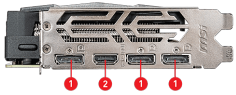

msi

GRAPHICS CARD GAMING X 6G

GEFORCE® GTX 1660

CONNECTIONS

1. DisplayPort
2. HDMI

FEATURE

TORX FAN 3.0

Award-winning fan design combining two different fin designs for cool & quiet gaming.

Mastery of Aerodynamics

Using groundbreaking aerodynamic techniques, the heatsink is optimized for efficient heat dissipation.

ZERO FROZR

Eliminates fan noise by stopping the fans in low-load situations so you can focus on your game.

CUSTOM PCB

An optimized PCB design with enhanced power delivery provides a solid base for high performance gaming.

SOLID BACKPLATE

Increases toughness of the card to prevent bending while complementing the design.