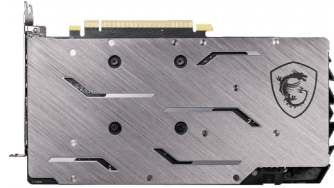

msi

GRAPHICS CARD GAMING X 6G

GEFORCE® GTX 1660

CONNECTIONS

1. DisplayPort
2. HDMI

FEATURE

TORX FAN 3.0

Award-winning fan design combining two different fin designs for cool & quiet gaming.

Mastery of Aerodynamics

Using groundbreaking aerodynamic techniques, the heatsink is optimized for efficient heat dissipation.

ZERO FROZR

Eliminates fan noise by stopping the fans in low-load situations so you can focus on your game.

CUSTOM PCB

An optimized PCB design with enhanced power delivery provides a solid base for high performance gaming.

SOLID BACKPLATE

Increases toughness of the card to prevent bending while complementing the design.