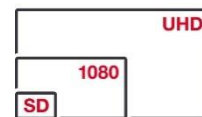

dual upscale