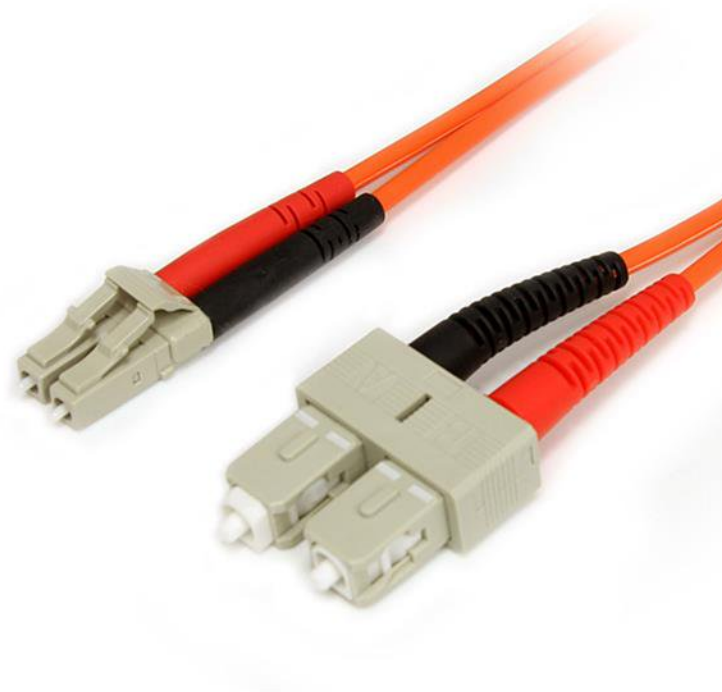

Fiber Optic Cable - Multimode Duplex 62.5/125 - LSZH - LC/SC - 1 m

Product ID: FIBLCSC1

The FIBLCSC1 1-meter (3.2ft) Multimode 62.5/125 Duplex Fiber Patch Cable is terminated with one LC (male) connector and one SC (male) connector, to provide the necessary connection between fiber networking devices for high-speed, long distance networks.

This LC-SC patch cable is housed in a LSZH (Low-Smoke, Zero-Halogen) flame retardant jacket, to ensure minimal smoke, toxicity and corrosion when exposed to high sources of heat, in the event of a fire. Making it ideal for use in industrial settings, central offices and schools, as well as residential settings where building codes are a consideration.

To ensure optimum performance, our multimode fiber duplex cable is individually tested and certified to be within acceptable optical insertion loss limits for guaranteed compatibility and 100% reliability.

Backed by Lifetime Warranty, our LC-SC Multimode Fiber Patch cable is guaranteed to provide long-lasting dependability, and top quality performance.

Certifications, Reports and Compatibility

Applications